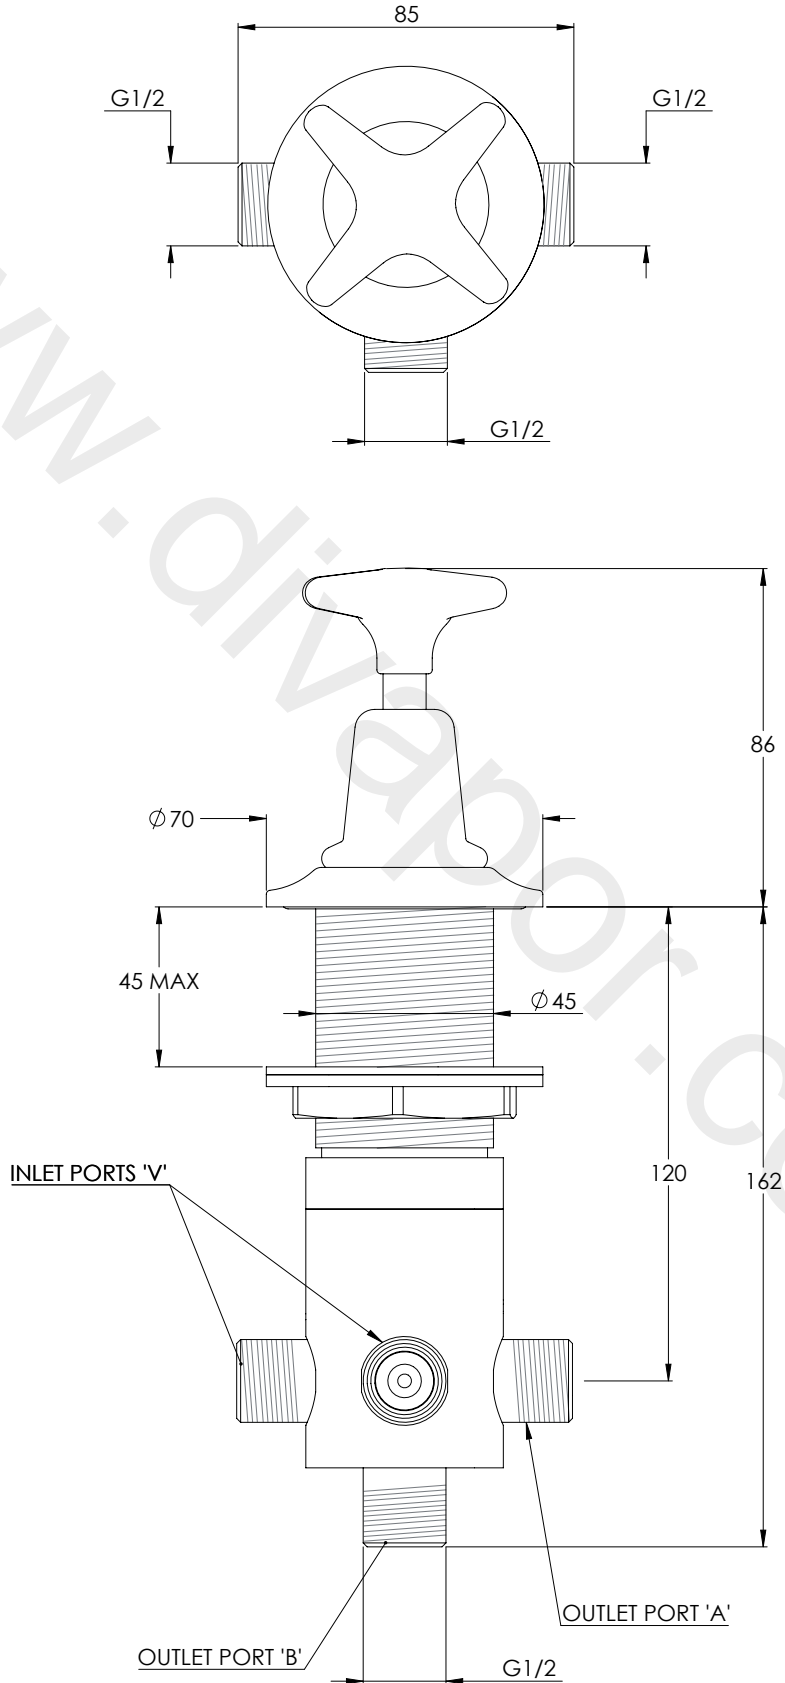

LEFROY BROOKS

IBROC HOUSE ESSEX ROAD
HODDESDON HERTS EN11 0QS UK
T: +44 (0)1992 708 316 F: +44 (0)1992 708 317

LS1650

STAR CROSS HANDLE DECK MOUNTED 'TWO-WAY'
DIVERTER

DIMENSIONAL DATA SHEET

DATE: 06/08/2021

REVISION: A

DIMENSIONS IN MILLIMETRES

WHILST EVERY EFFORT IS MADE TO ENSURE THE ACCURACY OF THESE DATA SHEETS THEY ARE SUBJECT TO CHANGE WITHOUT NOTICE AS PART OF THE COMPANY'S PRODUCT DEVELOPMENT PROCESS