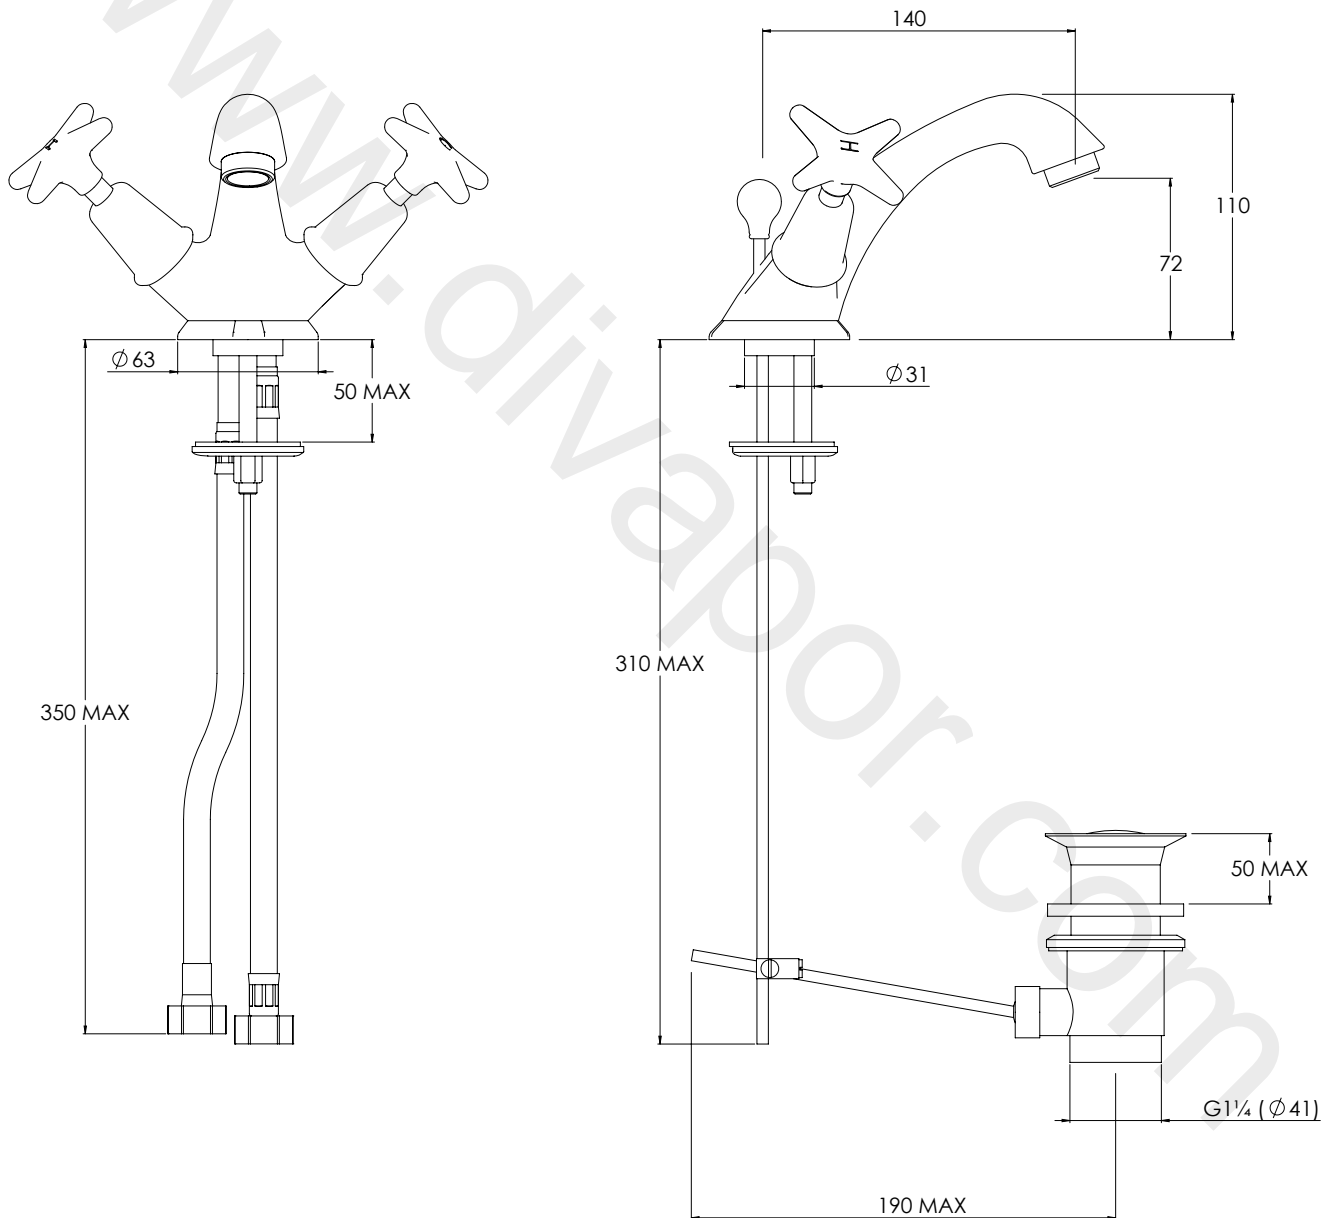

LEFROY BROOKS

IBROC HOUSE ESSEX ROAD
HODDESDON HERTS EN11 0QS UK
T: +44 (0)1992 708 316 F: +44 (0)1992 708 317

LS1189

CONNAUGHT MONO BASIN MIXER WITH
CLASSIC STAR HANDLES AND POP-UP WASTE

DIMENSIONAL DATA SHEET

DATE: 07/08/2020

REVISION: A

COPYRIGHT © LBIP LTD. ALL RIGHTS RESERVED

DIMENSIONS IN MILLIMETRES

WHILST EVERY EFFORT IS MADE TO ENSURE THE ACCURACY OF THESE DATA SHEETS THEY ARE SUBJECT TO CHANGE WITHOUT NOTICE AS PART OF THE COMPANY'S PRODUCT DEVELOPMENT PROCESS