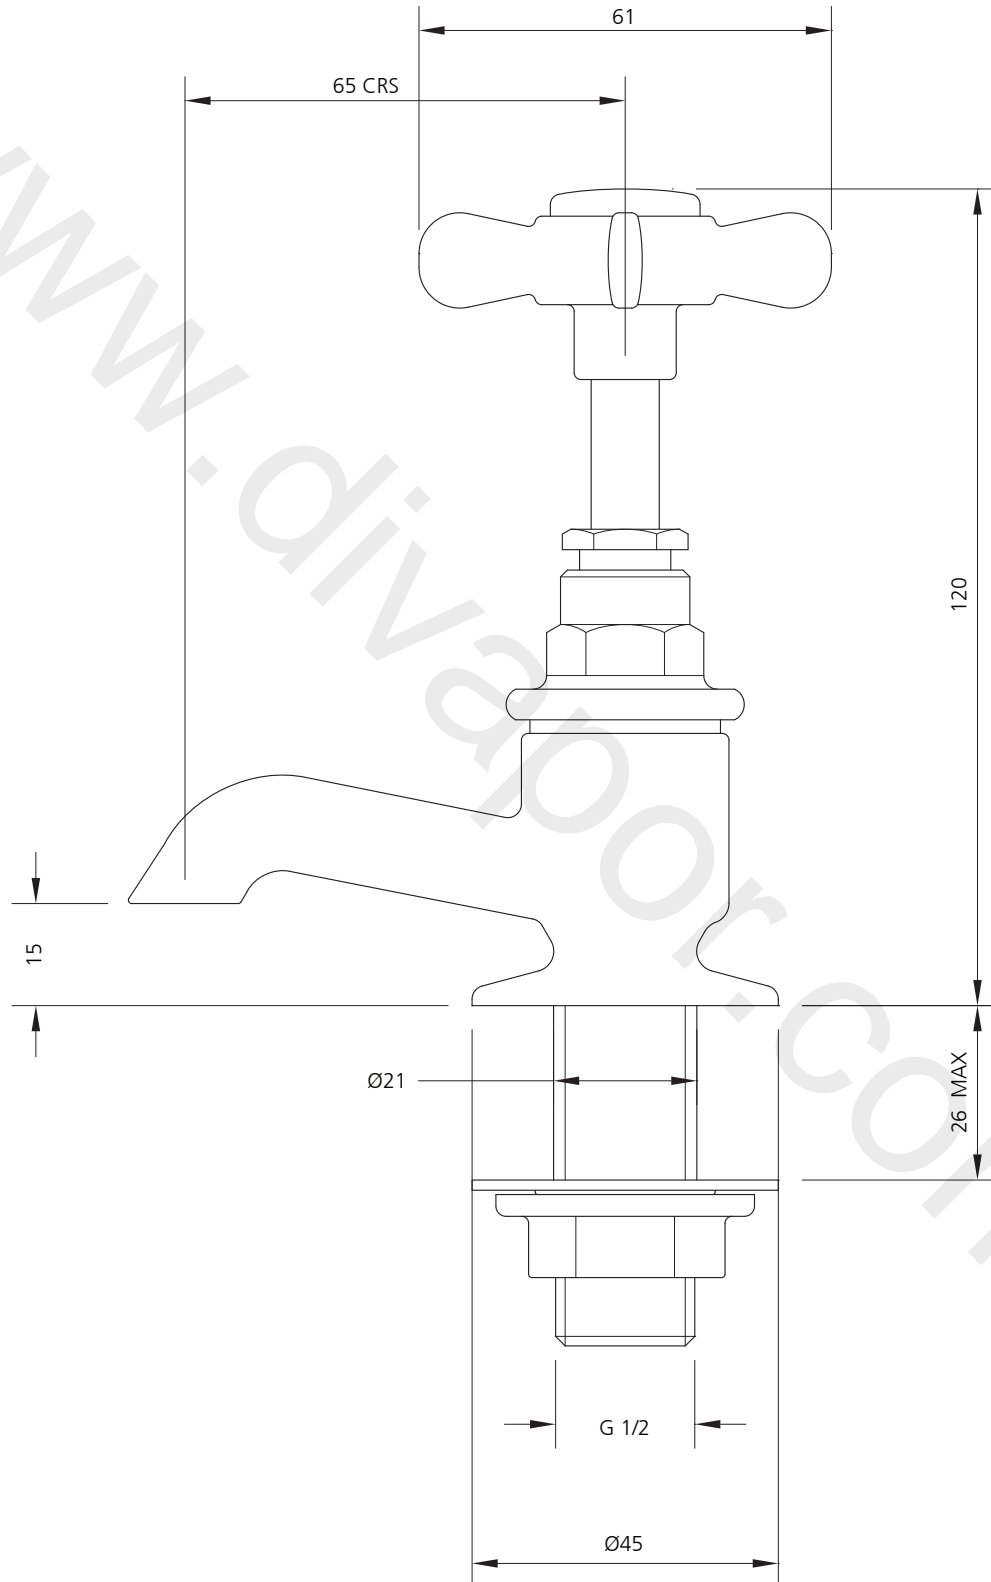

LEFROY BROOKS

IBROC HOUSE ESSEX ROAD
HODDESDON HERTS EN11 0QS UK
T: +44 (0)1992 708 316 F: +44 (0)1992 708 317

LBX-1135

CLOAKROOM BASIN SHORT NOSE SINGLE PILLAR TAP

DIMENSIONAL DATA SHEET

DATE: 28 July 2010

ISSUE: 048

©COPYRIGHT 2010. CHRISTO LEFROY BROOKS. ALL RIGHTS RESERVED.

DIMENSIONS IN MILLIMETRES

WHILST EVERY EFFORT IS MADE TO ENSURE THE ACCURACY OF THESE DATA SHEETS THEY ARE SUBJECT TO CHANGE WITHOUT NOTICE AS PART OF THE COMPANY'S PRODUCT DEVELOPMENT PROCESS