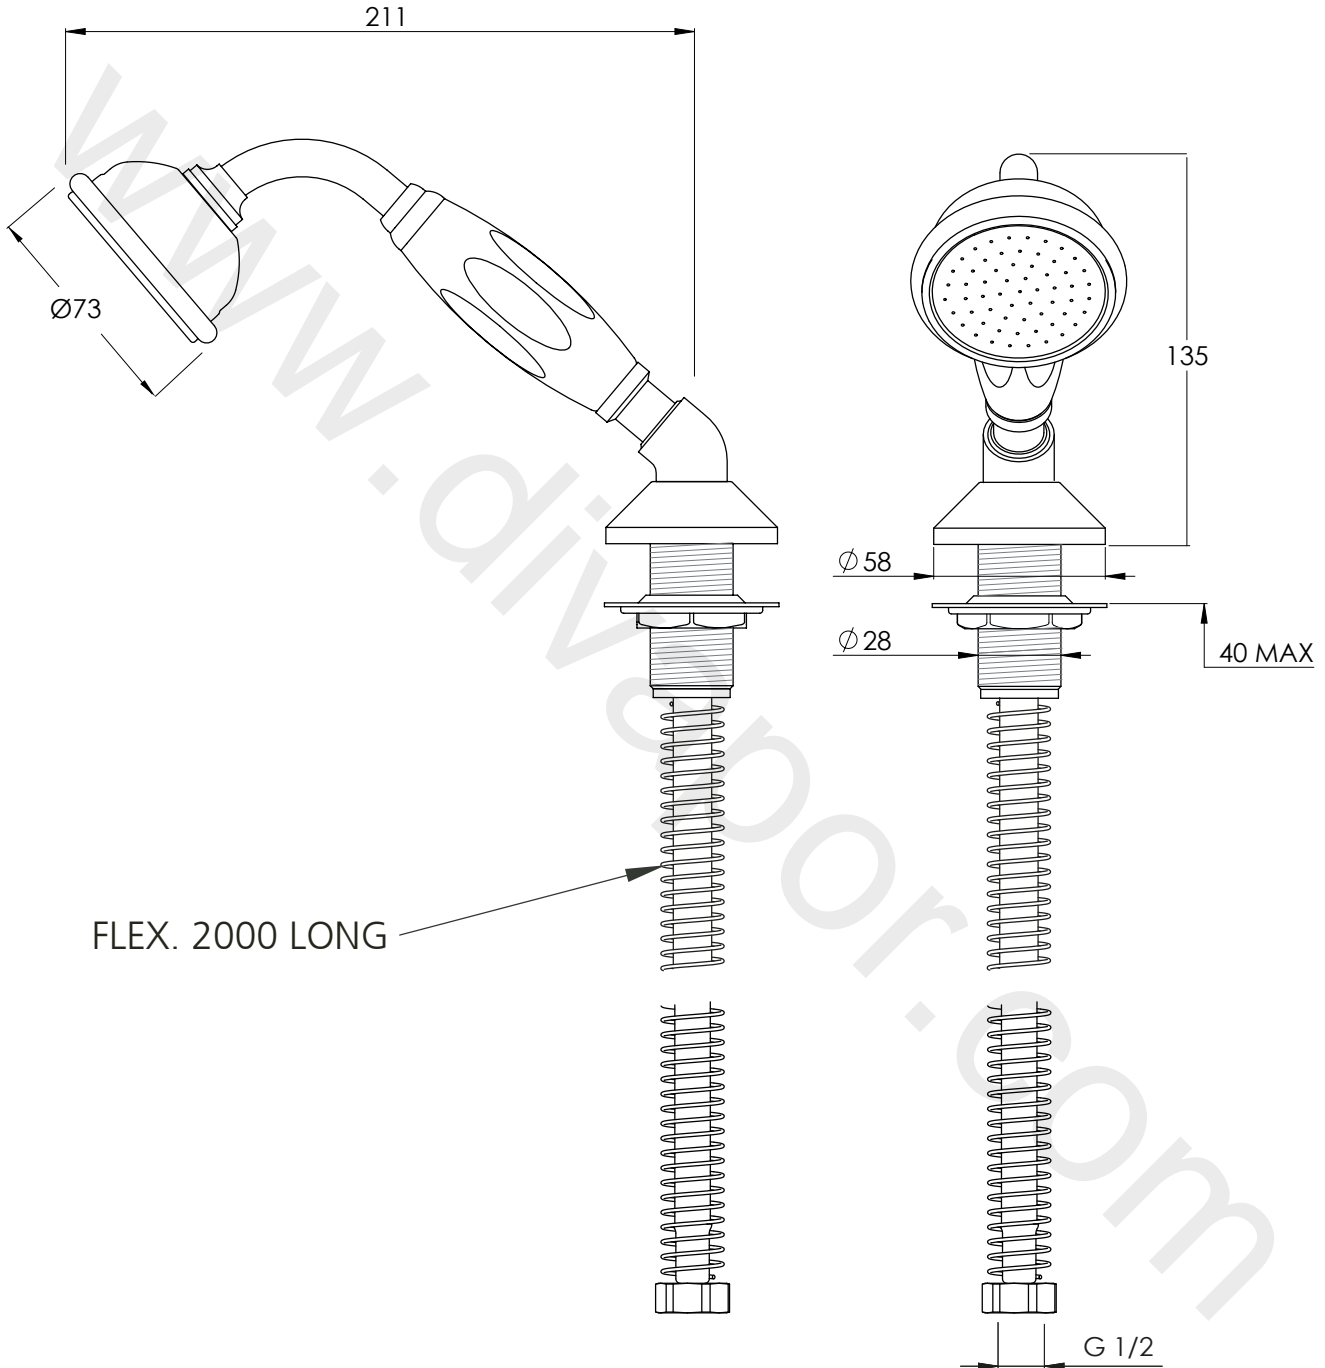

LEFROY BROOKS

IBROC HOUSE ESSEX ROAD
HODDESDON HERTS EN11 0QS UK
T: +44 (0)1992 708 316 F: +44 (0)1992 708 317

LB2147

CLASSIC DECK MOUNTED HAND SHOWER

DIMENSIONAL DATA SHEET

DATE: 17/05/2021

REVISION: A

COPYRIGHT © LBIP LTD. ALL RIGHTS RESERVED

DIMENSIONS IN MILLIMETRES

WHILST EVERY EFFORT IS MADE TO ENSURE THE ACCURACY OF THESE DATA SHEETS THEY ARE SUBJECT TO CHANGE WITHOUT NOTICE AS PART OF THE COMPANY'S PRODUCT DEVELOPMENT PROCESS