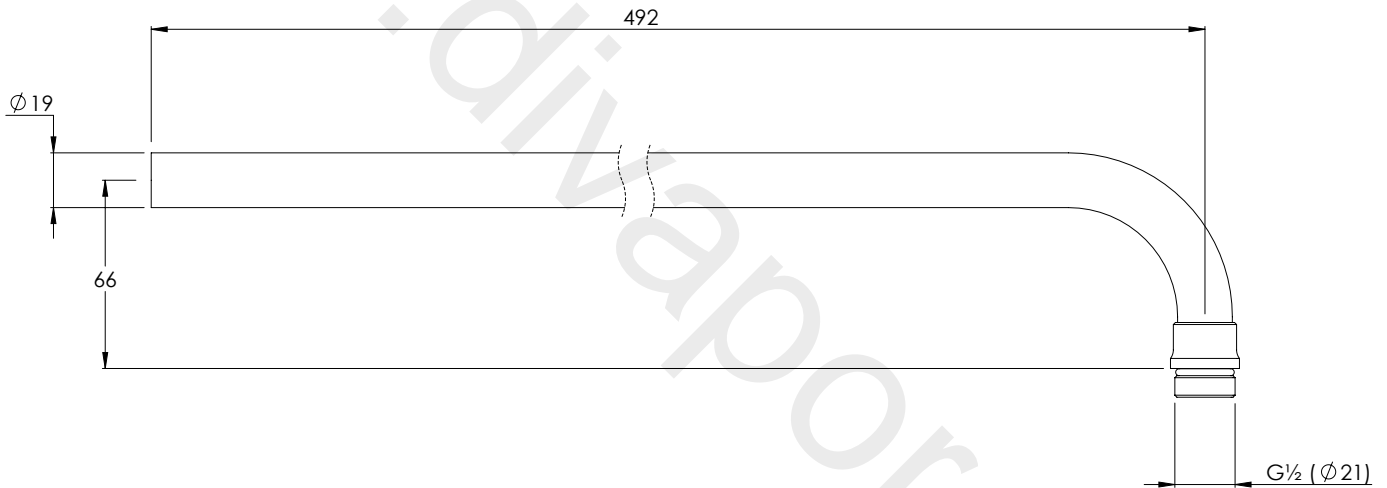

**LEFROY BROOKS**

IBROC HOUSE ESSEX ROAD  
HODDESDON HERTS EN11 0QS UK  
T: +44 (0)1992 708 316 F: +44 (0)1992 708 317

**LB1793**

STRAIGHT SHOWER PROJECTION ARM

DIMENSIONAL DATA SHEET

DATE: 22/05/2019

REVISION: B

COPYRIGHT © LBIP LTD. ALL RIGHTS RESERVED

DIMENSIONS IN MILLIMETRES

WHILST EVERY EFFORT IS MADE TO ENSURE THE ACCURACY OF THESE DATA SHEETS THEY ARE SUBJECT TO CHANGE WITHOUT NOTICE AS PART OF THE COMPANY'S PRODUCT DEVELOPMENT PROCESS