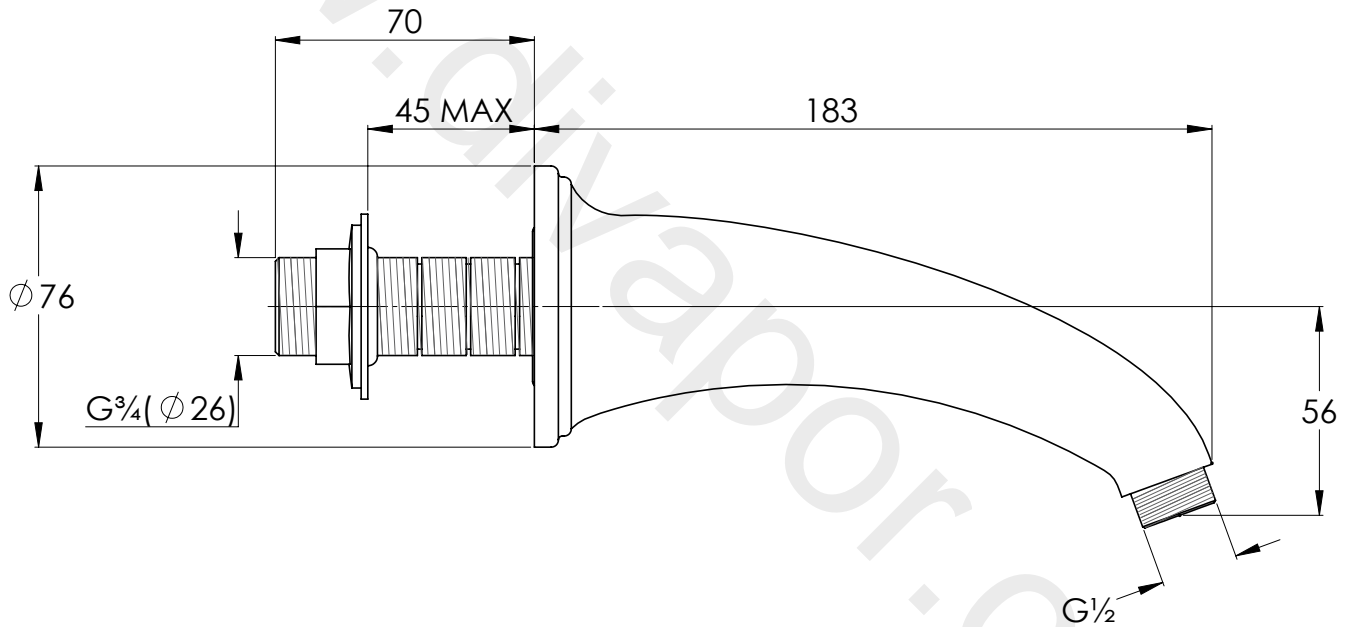

# LB1765

CLASSIC CONCEALED SHOWER PROJECTION ARM

DIMENSIONAL DATA SHEET

DATE: 04/06/2019

REVISION: B

COPYRIGHT © LBIP LTD. ALL RIGHTS RESERVED

DIMENSIONS IN MILLIMETRES

WHILST EVERY EFFORT IS MADE TO ENSURE THE ACCURACY OF THESE DATA SHEETS THEY ARE SUBJECT TO CHANGE WITHOUT NOTICE AS PART OF THE COMPANY'S PRODUCT DEVELOPMENT PROCESS