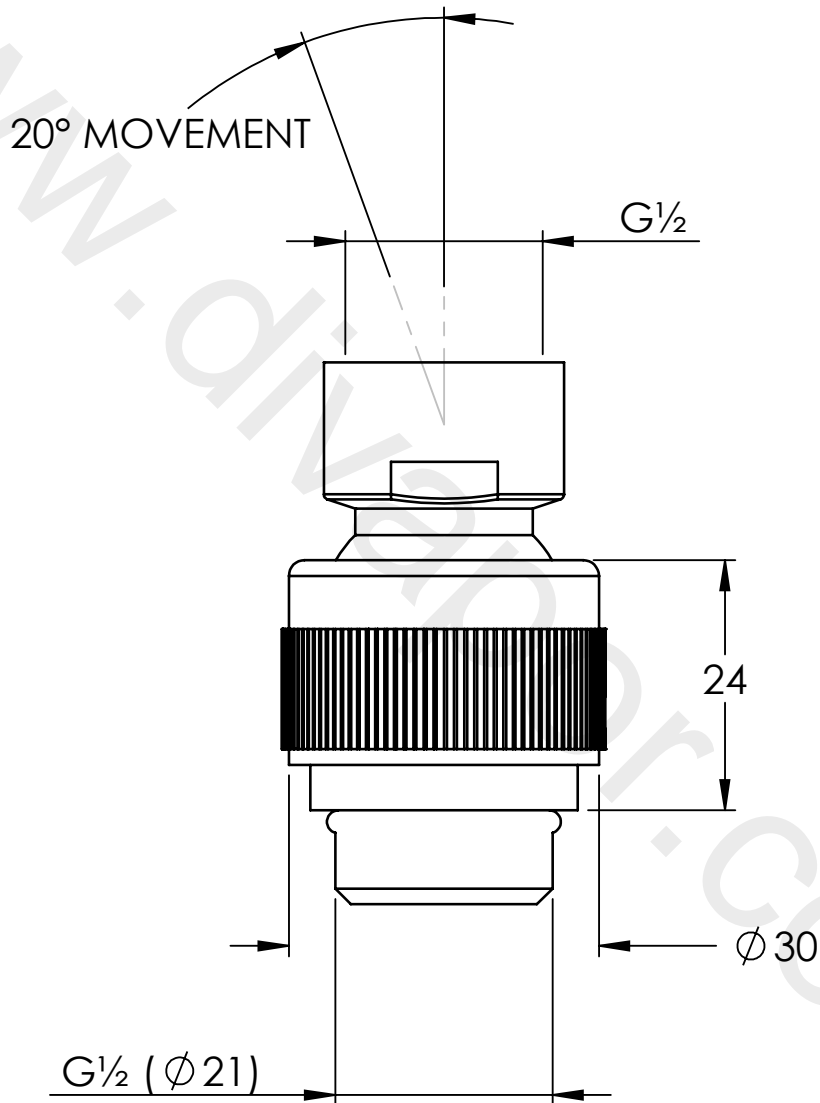

LEFROY BROOKS

IBROC HOUSE ESSEX ROAD
HODDESDON HERTS EN11 0QS UK
T: +44 (0)1992 708 316 F: +44 (0)1992 708 317

LB1725

CONNECTOR WITH SWIVEL BALL JOINT FOR
SHOWER ROSE

DIMENSIONAL DATA SHEET

DATE: 21/05/2019

REVISION: B

COPYRIGHT © LBIP LTD. ALL RIGHTS RESERVED

DIMENSIONS IN MILLIMETRES

WHILST EVERY EFFORT IS MADE TO ENSURE THE ACCURACY OF THESE DATA SHEETS THEY ARE SUBJECT TO CHANGE WITHOUT NOTICE AS PART OF THE COMPANY'S PRODUCT DEVELOPMENT PROCESS