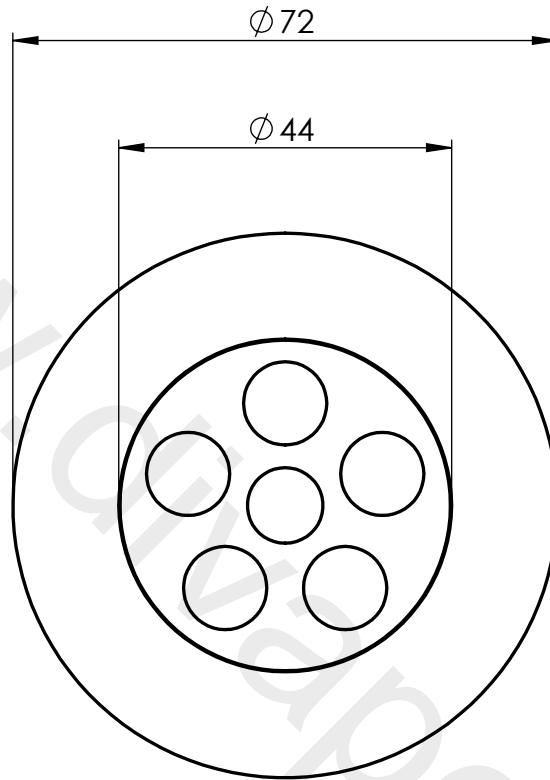

# LB1381

EASY CLEAN SHOWER WASTE WITH REMOVABLE TOP

DIMENSIONAL DATA SHEET

DATE: 21/06/2019

REVISION: B

DIMENSIONS IN MILLIMETRES

WHILST EVERY EFFORT IS MADE TO ENSURE THE ACCURACY OF THESE DATA SHEETS THEY ARE SUBJECT TO CHANGE WITHOUT NOTICE AS PART OF THE COMPANY'S PRODUCT DEVELOPMENT PROCESS