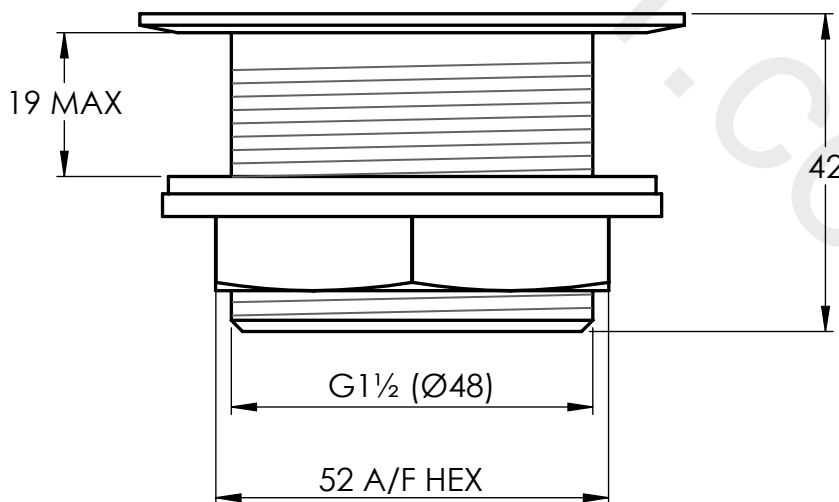

# LB1381

EASY CLEAN SHOWER WASTE WITH REMOVABLE TOP

DIMENSIONAL DATA SHEET

DATE: 21/06/2019

REVISION: B

DIMENSIONS IN MILLIMETRES

WHILST EVERY EFFORT IS MADE TO ENSURE THE ACCURACY OF THESE DATA SHEETS THEY ARE SUBJECT TO CHANGE WITHOUT NOTICE AS PART OF THE COMPANY'S PRODUCT DEVELOPMENT PROCESS