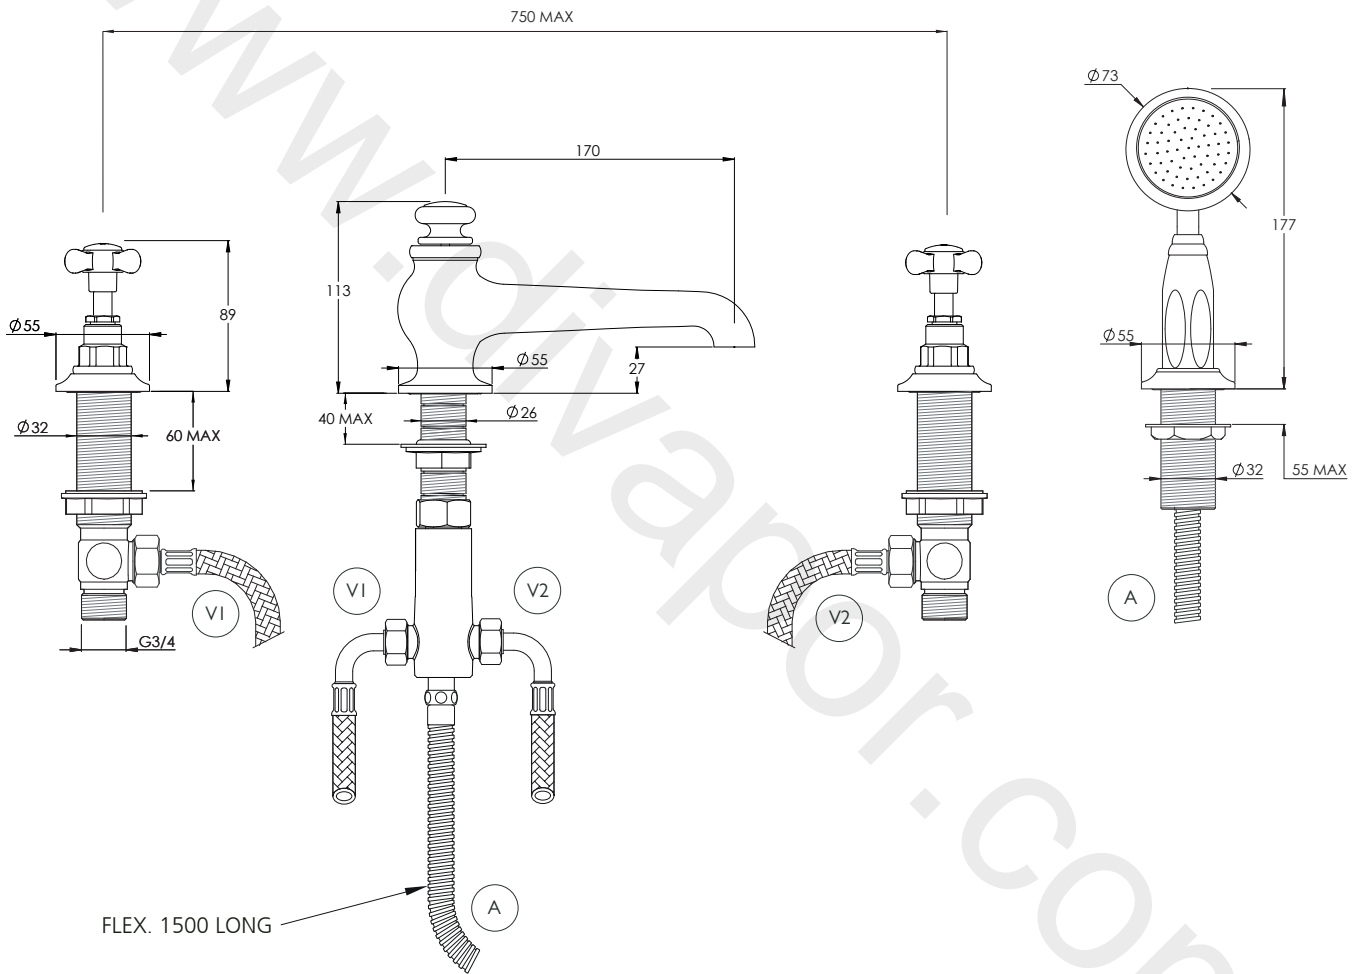

LEFROY BROOKS

IBROC HOUSE ESSEX ROAD
HODDESDON HERTS EN11 0QS UK
T: +44 (0)1992 708 316 F: +44 (0)1992 708 317

LB1250

CLASSIC 4 HOLE BATH SHOWER MIXER

DIMENSIONAL DATA SHEET

DATE: 30/05/2019

REVISION: H

COPYRIGHT © LBIP LTD. ALL RIGHTS RESERVED

DIMENSIONS IN MILLIMETRES

WHILST EVERY EFFORT IS MADE TO ENSURE THE ACCURACY OF THESE DATA SHEETS THEY ARE SUBJECT TO CHANGE WITHOUT NOTICE AS PART OF THE COMPANY'S PRODUCT DEVELOPMENT PROCESS