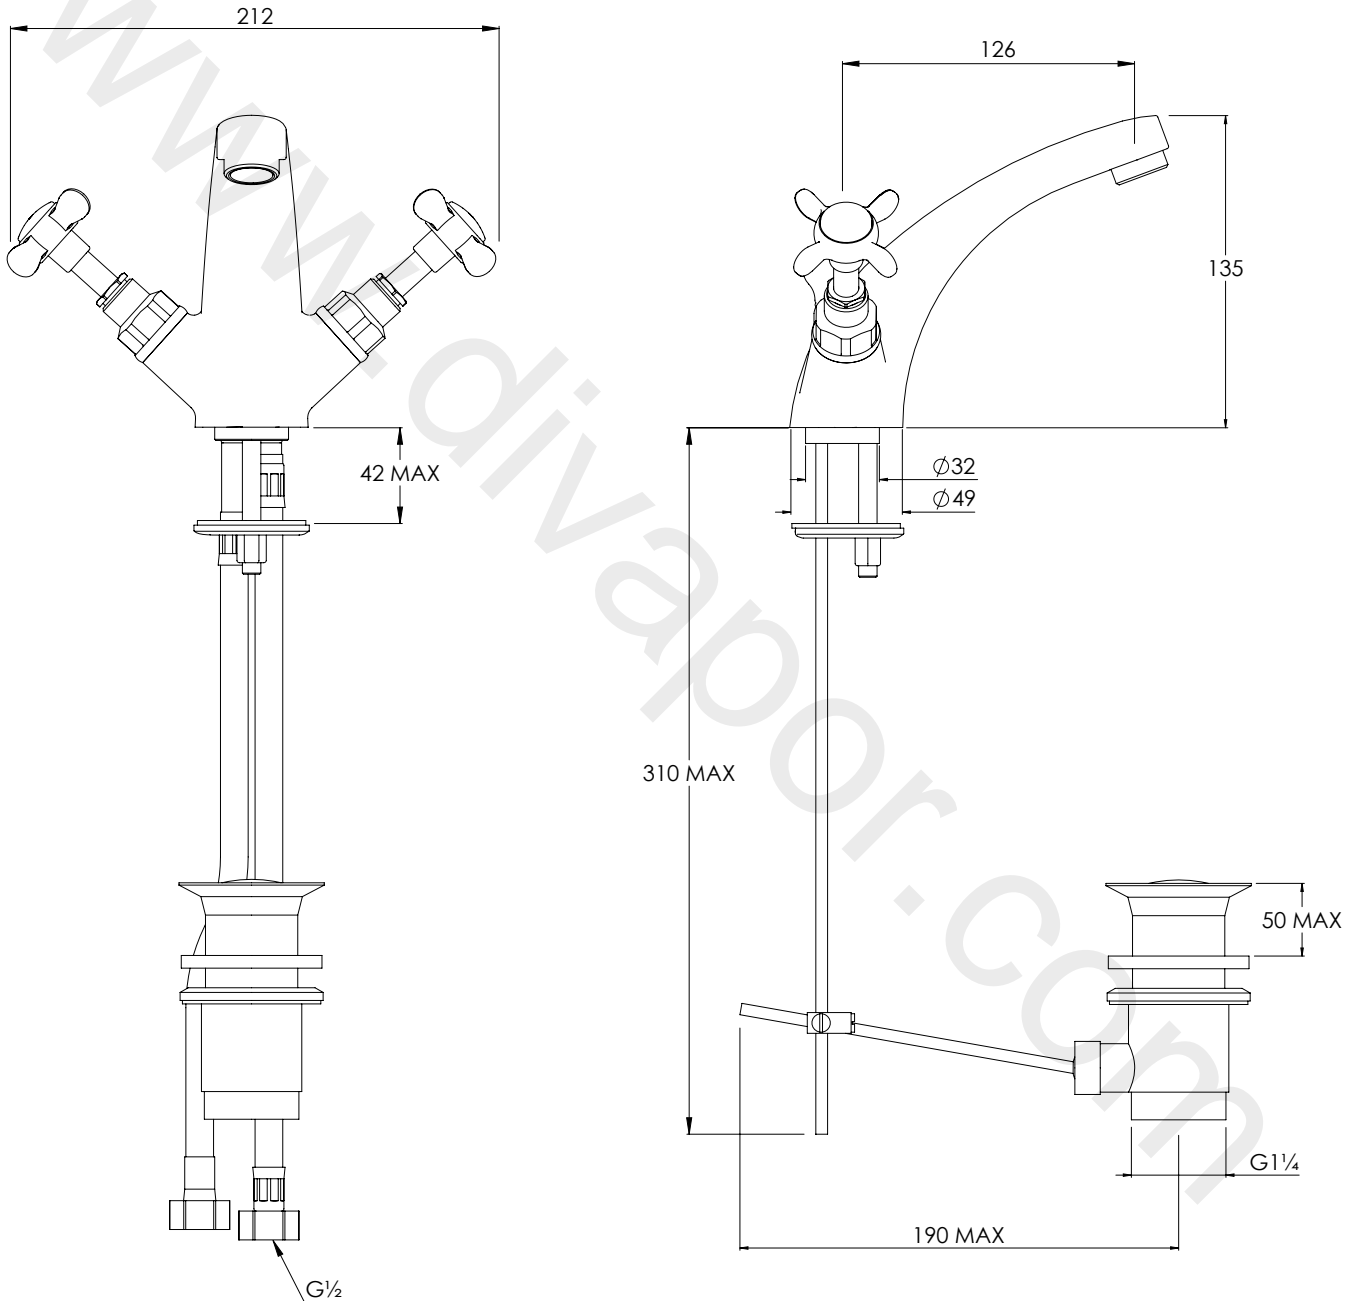

# LB1185

CLASSIC MONO BASIN MIXER WITH POP-UP  
WASTE

DIMENSIONAL DATA SHEET

DATE: 26/11/2021

REVISION: E

COPYRIGHT © LBIP LTD. ALL RIGHTS RESERVED

DIMENSIONS IN MILLIMETRES

WHILST EVERY EFFORT IS MADE TO ENSURE THE ACCURACY OF THESE DATA SHEETS THEY ARE SUBJECT TO CHANGE WITHOUT NOTICE AS PART OF THE COMPANY'S PRODUCT DEVELOPMENT PROCESS