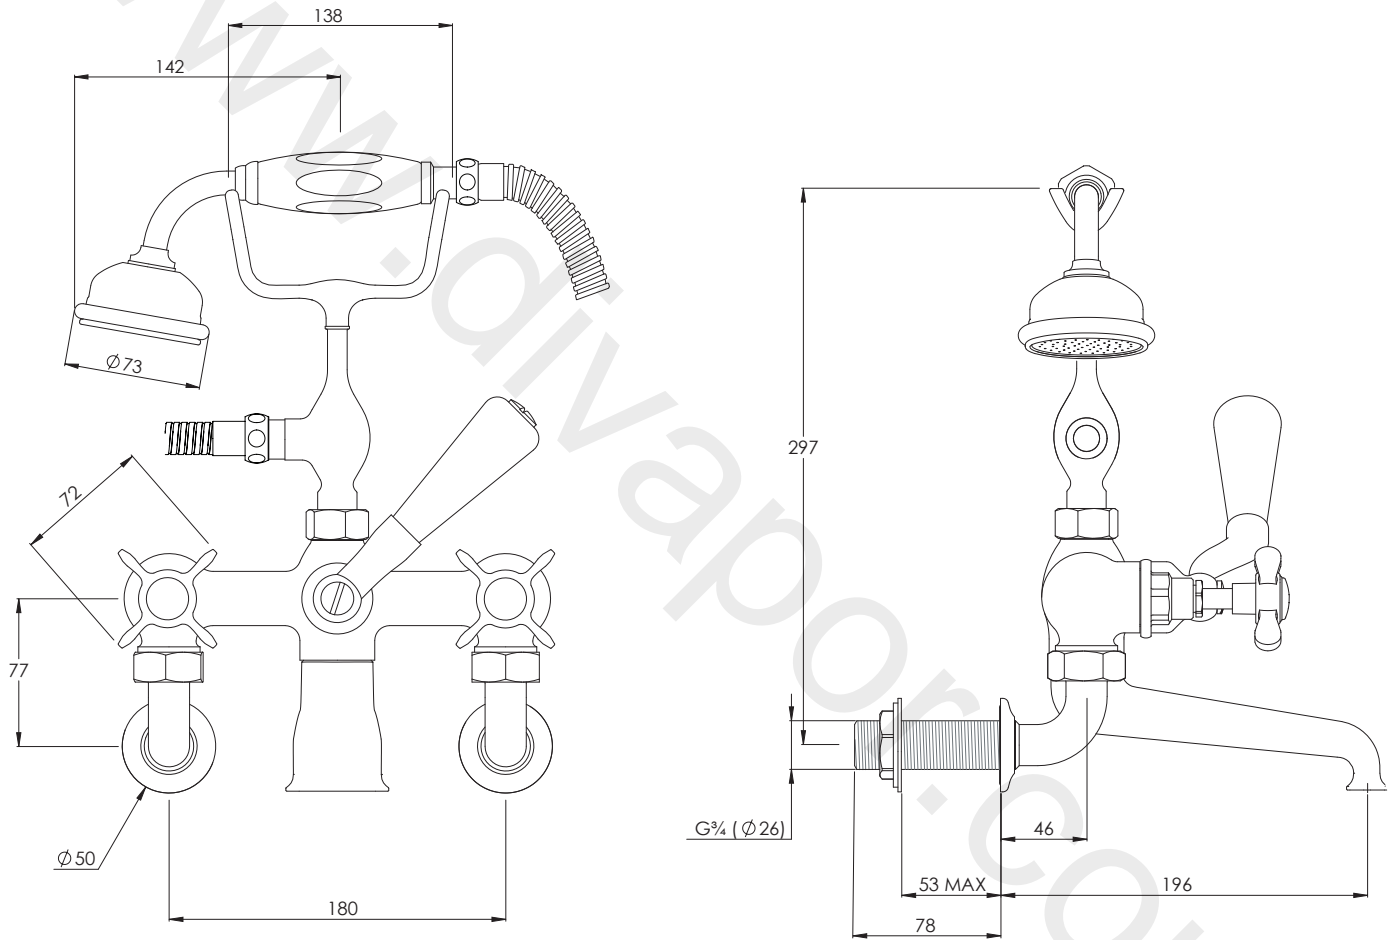

LEFROY BROOKS

IBROC HOUSE ESSEX ROAD
HODDESDON HERTS EN11 0QS UK
T: +44 (0)1992 708 316 F: +44 (0)1992 708 317

LB1166

CLASSIC WALL MOUNTED BATH
SHOWER MIXER

DIMENSIONAL DATA SHEET

DATE: 25/03/19

REVISION: A

COPYRIGHT © LBIP LTD. ALL RIGHTS RESERVED

DIMENSIONS IN MILLIMETRES

WHILST EVERY EFFORT IS MADE TO ENSURE THE ACCURACY OF THESE DATA SHEETS THEY ARE SUBJECT TO CHANGE WITHOUT NOTICE AS PART OF THE COMPANY'S PRODUCT DEVELOPMENT PROCESS