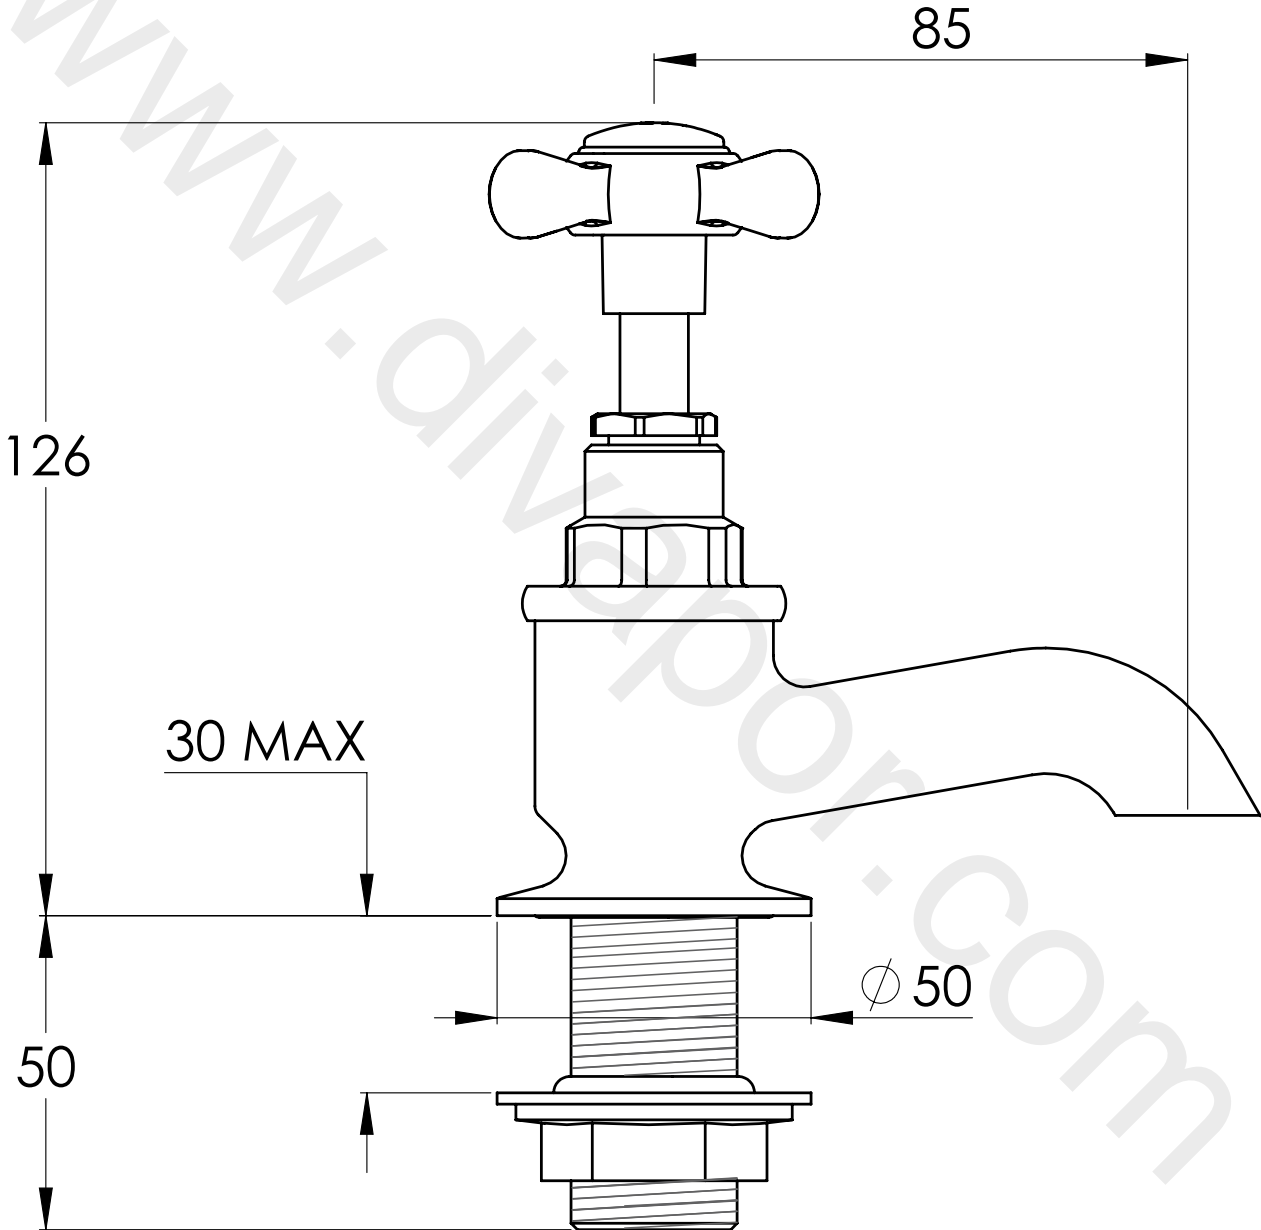

# LB1154

CLASSIC BATH PILLAR TAPS (1 PAIR), 3/4" VALVE

DIMENSIONAL DATA SHEET

DATE: 03/06/2019

REVISION: B

COPYRIGHT © LBIP LTD. ALL RIGHTS RESERVED

DIMENSIONS IN MILLIMETRES

WHILST EVERY EFFORT IS MADE TO ENSURE THE ACCURACY OF THESE DATA SHEETS THEY ARE SUBJECT TO CHANGE WITHOUT NOTICE AS PART OF THE COMPANY'S PRODUCT DEVELOPMENT PROCESS