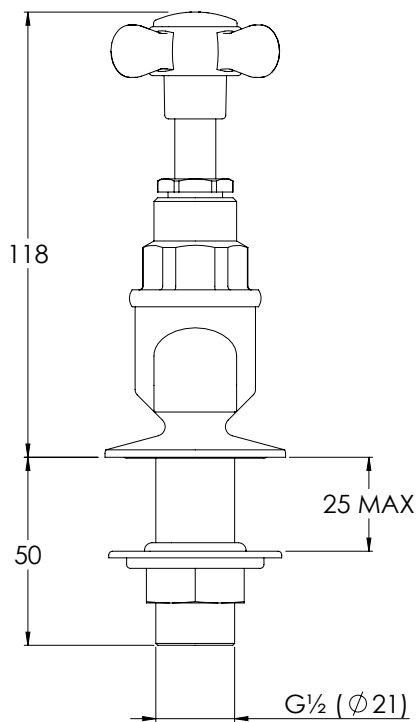

LEFROY BROOKS

IBROC HOUSE ESSEX ROAD
HODDESDON HERTS EN11 0QS UK
T: +44 (0)1992 708 316 F: +44 (0)1992 708 317

LB1135

CLASSIC CLOAKROOM SHORT NOSE PILLAR
TAPS

DIMENSIONAL DATA SHEET

DATE: 20/05/2019

REVISION: C

DIMENSIONS IN MILLIMETRES

WHILST EVERY EFFORT IS MADE TO ENSURE THE ACCURACY OF THESE DATA SHEETS THEY ARE SUBJECT TO CHANGE WITHOUT NOTICE AS PART OF THE COMPANY'S PRODUCT DEVELOPMENT PROCESS