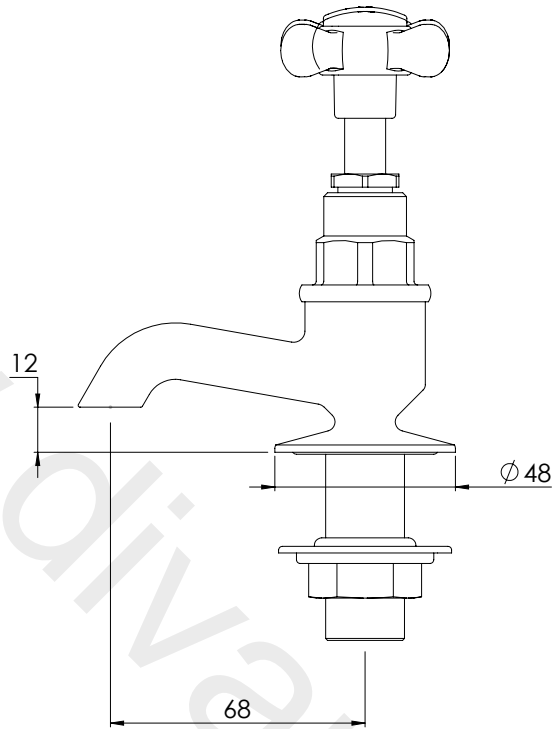

LEFROY BROOKS

IBROC HOUSE ESSEX ROAD
HODDESDON HERTS EN11 0QS UK
T: +44 (0)1992 708 316 F: +44 (0)1992 708 317

LB1135

CLASSIC CLOAKROOM SHORT NOSE PILLAR
TAPS

DIMENSIONAL DATA SHEET

DATE: 20/05/2019

REVISION: C

DIMENSIONS IN MILLIMETRES

WHILST EVERY EFFORT IS MADE TO ENSURE THE ACCURACY OF THESE DATA SHEETS THEY ARE SUBJECT TO CHANGE WITHOUT NOTICE AS PART OF THE COMPANY'S PRODUCT DEVELOPMENT PROCESS