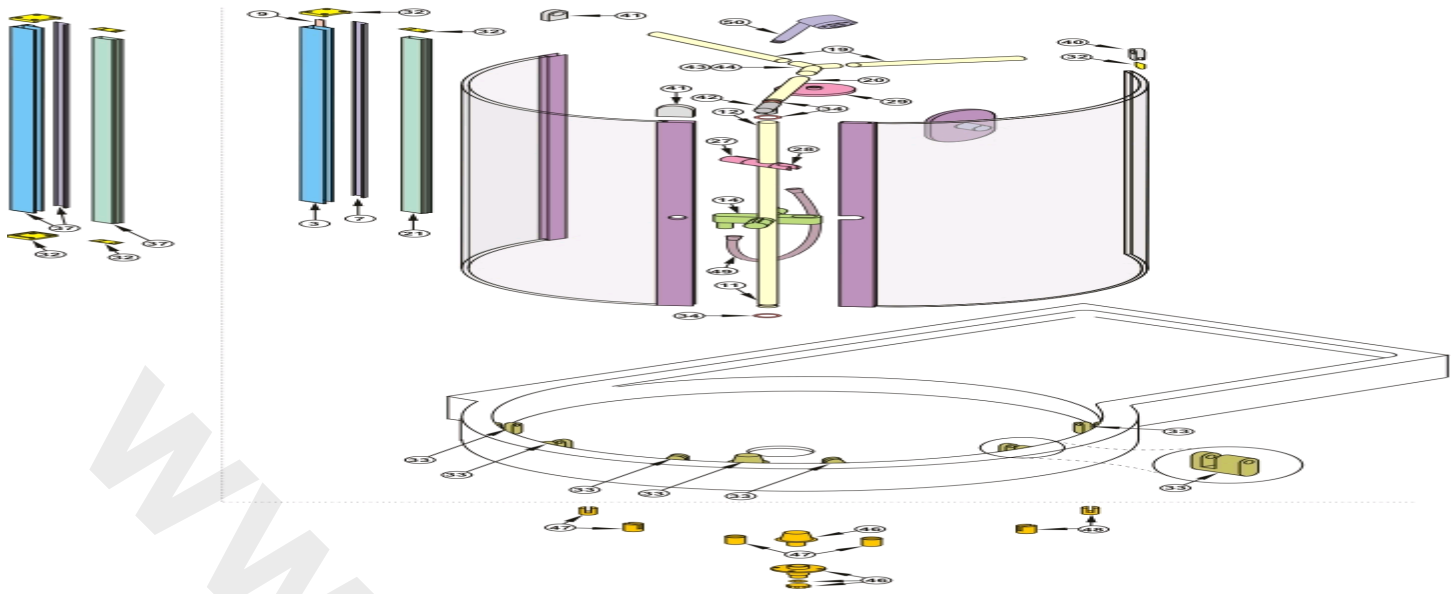

<p>

Ref.	Description	Part No.
3	Wall profile - 2060mm long	LV611YB
7	Cover profile - 2060mm long	LV615YB
9	Clip on cover connection seal	LV61867
11	Bottom upright pole	LV620AA
12	Top upright pole	LV621AA
14	Cruciform inline valve	L6940AA
19	Bracing bracket - long pole	LV627AA
20	Bracing bracket - short pole	LV628AA
21	Spacer pack 2060mm	LV644YB
27	Slider rail handle	LV557AA
28	Shower kit	E960526AA
29	Shower head	E960527AA
32	Fixing pack (F)	LV55867
33	Tray fixing pack (T)	LV63167
34	Sealing pack (O)	LV56067
37	Corner wetroom pack	L8384AA
40	38mm glass to pipe clamp	LV633AA
41	38mm glass to aluminium clamp	LV634AA
42	Pole to bracing bracket connector	LV635AA
43	3 way centre support (LH)	LV636AA
44	3 way centre support (RH)	LV637AA
46	Wetroom floor pack	LV561AA
47	Wetroom small clamp pack	LV722AA
48	Wetroom large clamp pack	LV723AA
49	Flexible shower hose	E960524AA
50	Handspray	E960525AA

NB -- colour/finish options

Silver = AA