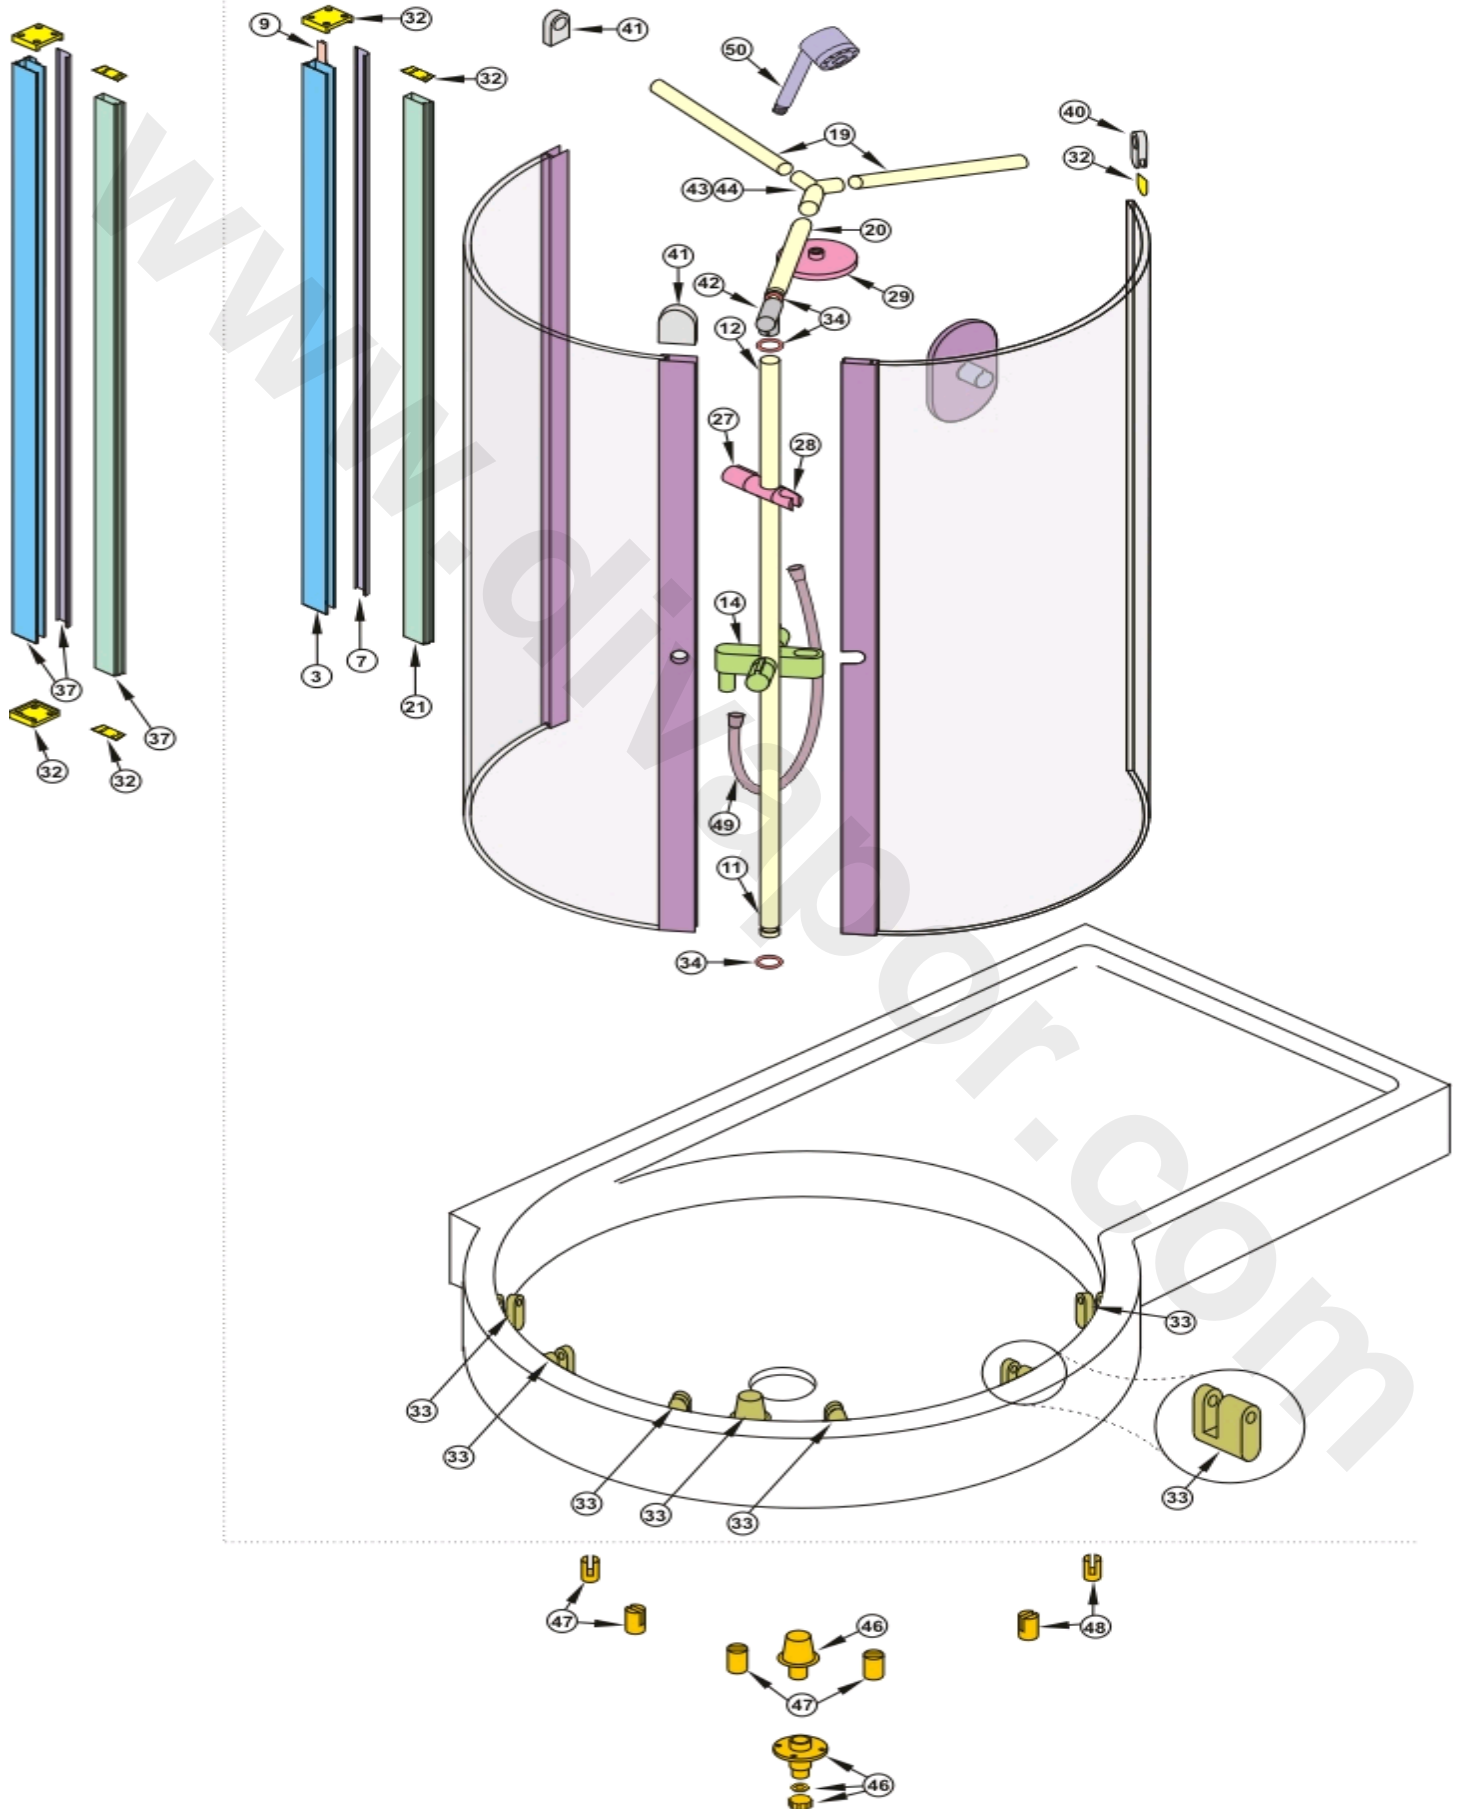

<p>

Ref.	Description	Part No.
3	Wall profile - 2060mm long	LV611YB
7	Cover profile - 2060mm long	LV615YB
9	Clip on cover connection seal	LV61867
11	Bottom upright pole	LV620AA
12	Top upright pole	LV621AA
14	Cruciform inline valve	L6940AA
19	Bracing bracket - long pole	LV627AA
20	Bracing bracket - short pole	LV628AA
21	Spacer pack 2060mm	LV644YB
27	Slider rail handle	LV557AA
28	Shower kit	E960526AA
29	Shower head	E960527AA
32	Fixing pack (F)	LV55867
33	Tray fixing pack (T)	LV63167
34	Sealing pack (O)	LV56067
37	Corner wetroom pack	L8384AA
40	38mm glass to pipe clamp	LV633AA
41	38mm glass to aluminium clamp	LV634AA
42	Pole to bracing bracket connector	LV635AA
43	3 way centre support (LH)	LV636AA
44	3 way centre support (RH)	LV637AA
46	Wetroom floor pack	LV561AA
47	Wetroom small clamp pack	LV722AA
48	Wetroom large clamp pack	LV723AA
49	Flexible shower hose	E960524AA
50	Handspray	E960525AA

NB -- colour/finish options

Silver = AA