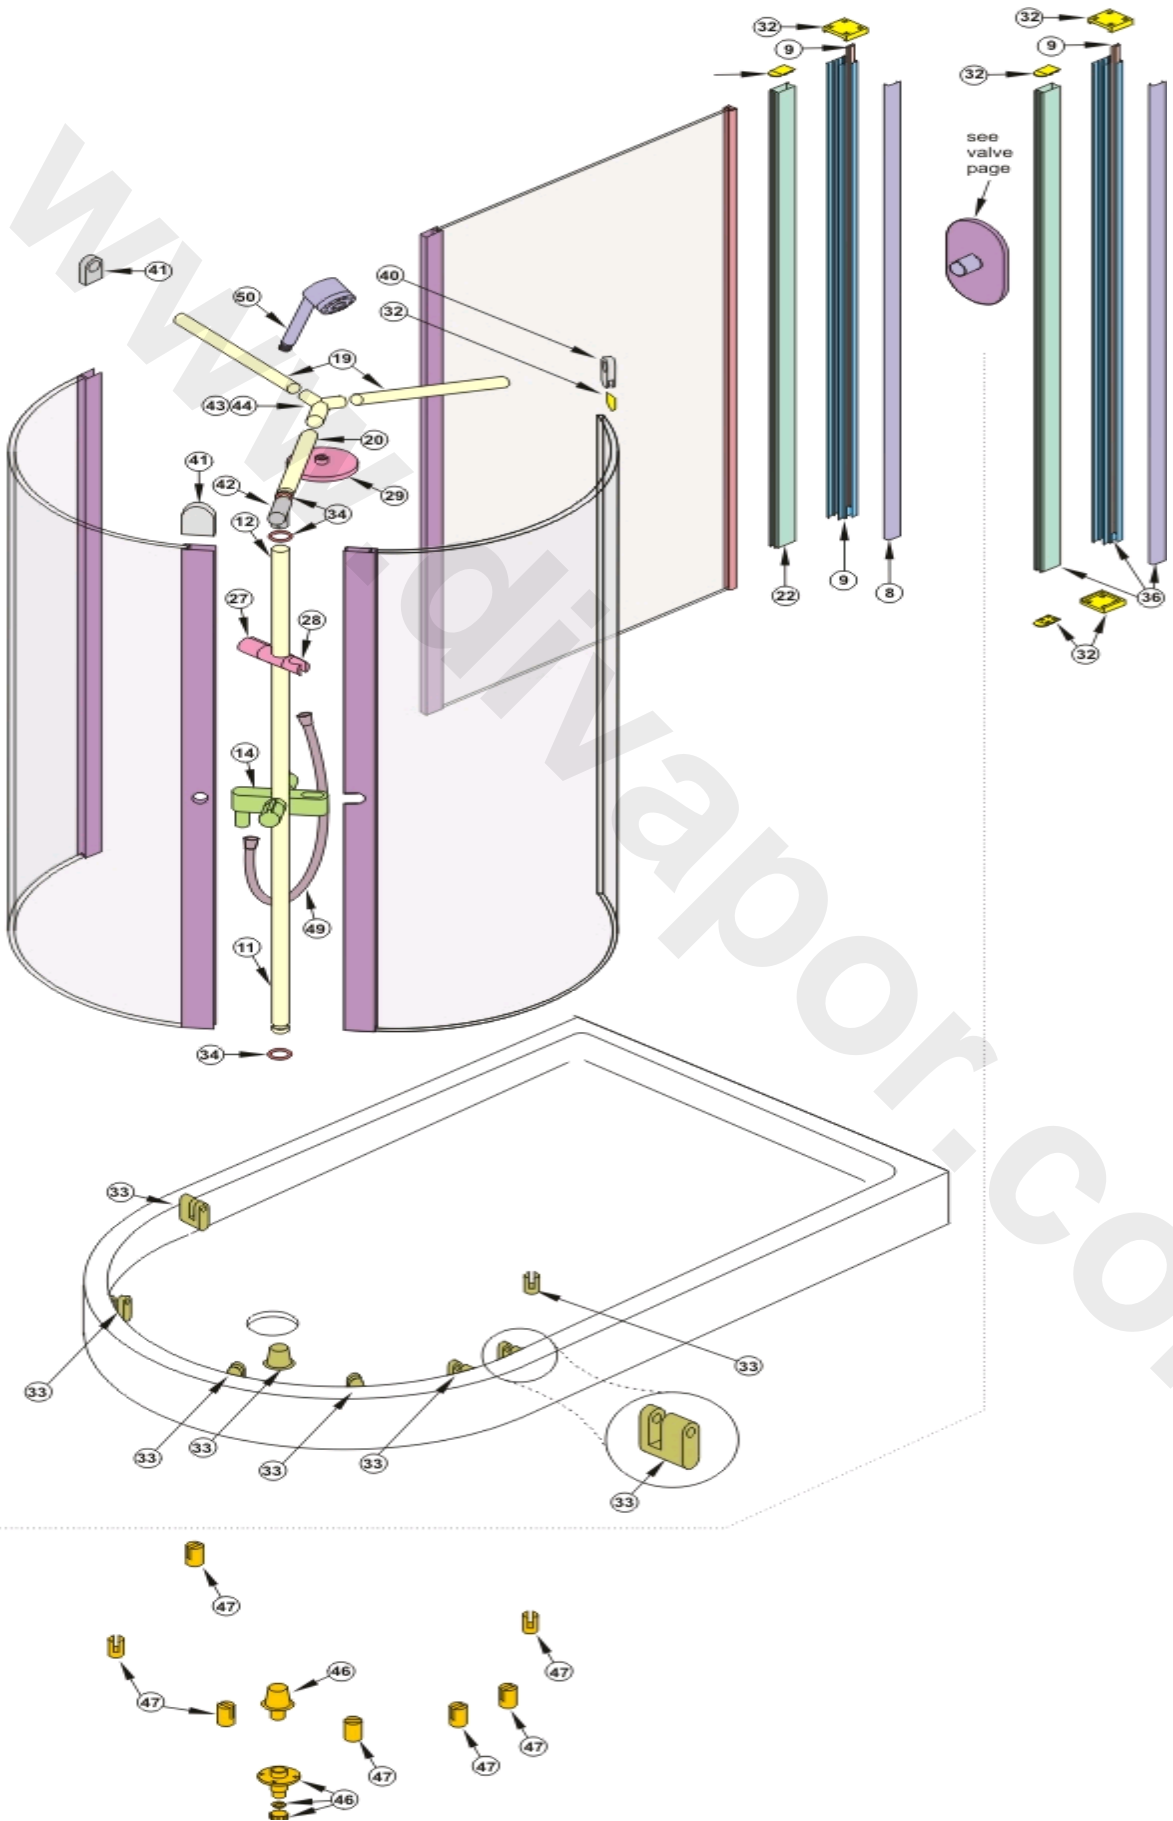

<p>

Ref.	Description	Part No.
4	Wall profile - 2065mm long	LV612YB
8	Cover profile - 2065mm long	LV616YB
9	Clip on cover connection seal	LV61867
11	Bottom upright pole	LV620AA
12	Top upright pole	LV621AA
14	Cruciform inline valve	L6940AA
19	Bracing bracket - long pole	LV627AA
20	Bracing bracket - short pole	LV628AA
22	Spacer pack 2065mm	LV645YB
27	Slider rail handle	LV557AA
28	Shower kit	E960526AA
29	Shower head	E960527AA
32	Fixing pack (F)	LV55867
33	Tray fixing pack (T)	LV63167
34	Sealing pack (O)	LV56067
36	Peninsular wetroom pack	L8383AA
40	38mm glass to pipe clamp	LV633AA
41	38mm glass to aluminium clamp	LV634AA
42	Pole to bracing bracket connector	LV635AA
43	3 way centre support (LH)	LV636AA
44	3 way centre support (RH)	LV637AA
46	Wetroom floor pack	LV561AA
47	Wetroom small clamp pack	LV722AA
49	Flexible shower hose	E960524AA
50	Handspray	E960525AA

NB -- colour/finish options

Silver = AA