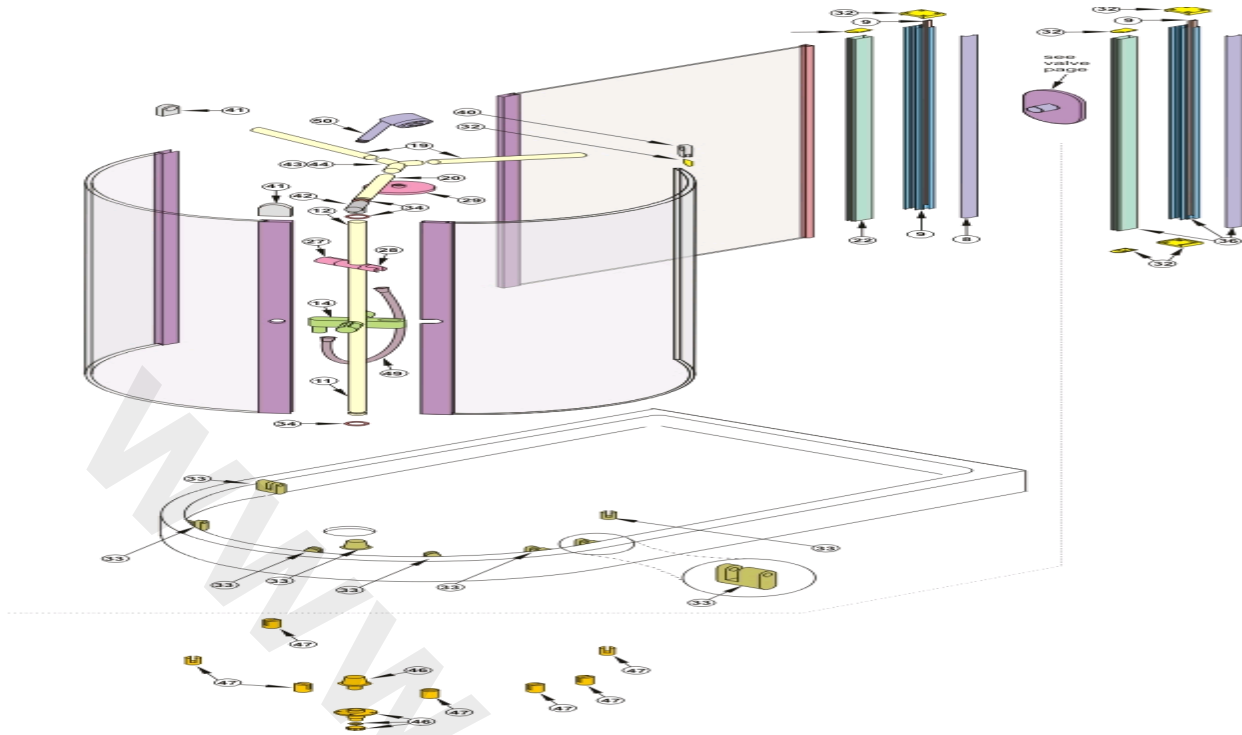

<p>

Ref.	Description	Part No.
4	Wall profile - 2065mm long	LV612YB
8	Cover profile - 2065mm long	LV616YB
9	Clip on cover connection seal	LV61867
11	Bottom upright pole	LV620AA
12	Top upright pole	LV621AA
14	Cruciform inline valve	L6940AA
19	Bracing bracket - long pole	LV627AA
20	Bracing bracket - short pole	LV628AA
22	Spacer pack 2065mm	LV645YB
27	Slider rail handle	LV557AA
28	Shower kit	E960526AA
29	Shower head	E960527AA
32	Fixing pack (F)	LV55867
33	Tray fixing pack (T)	LV63167
34	Sealing pack (O)	LV56067
36	Peninsular wetroom pack	L8383AA
40	38mm glass to pipe clamp	LV633AA
41	38mm glass to aluminium clamp	LV634AA
42	Pole to bracing bracket connector	LV635AA
43	3 way centre support (LH)	LV636AA
44	3 way centre support (RH)	LV637AA
46	Wetroom floor pack	LV561AA
47	Wetroom small clamp pack	LV722AA
49	Flexible shower hose	E960524AA
50	Handspray	E960525AA

NB -- colour/finish options

Silver = AA