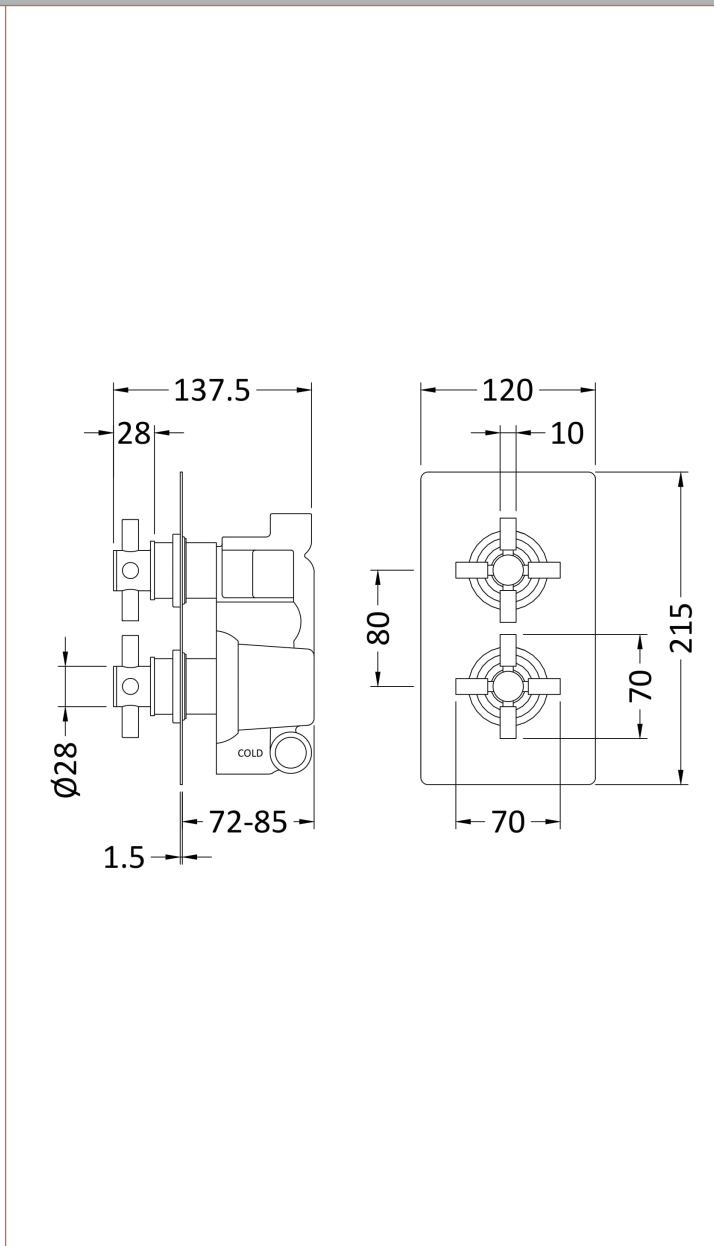

Sales Code: KRI3207

Description: Kristal Twin Conc Thermo Valve Div

Product Dimensions	
Length (mm):	
Width (mm):	120
Height (mm):	215
Depth (mm):	138
Nett Weight (kg):	3.05
Packaging Dimensions	
Length (mm):	1200
Width (mm):	100
Height (mm):	
Gross Weight (kg):	3.05
Packaging Data	
Box Colour:	White Cardboard Box
Box Qty:	1
Label Size:	100 x 50
Label Colour:	White Label
Label Qty:	2
Outer Box Dimensions (If Applicable)	
Length (mm):	
Width (mm):	
Height (mm):	
Depth (mm):	
Gross Weight (kg):	28
Barcode:	5055146152279
Product Details	
Country of Origin:	United Kingdom
Fitting Instruction:	Yes
Product Material:	Brass/ABS
Mount Type:	Recessed, Wall
Outlet Elbow Supplied:	No
Easy Clean:	Not Applicable
Head Included:	No
Handset Included:	No
Body Jets Included:	No
No of Body Jets:	Not Applicable
Operating Pressure (bar):	0.5
Valve/Cartridge Type:	1/4 Turn Ceramic Disc
Flow Rates (L/min):	0.1 bar: N/A 0.5 bar: 13 1 bar: 17 2 bar: 24 3 bar: 27
TMV2 Approved:	No Approval No: N/A
TMV3 Approved:	No Approval No: N/A
WRAS Approved:	No Approval No: N/A
Head Function:	Not Applicable
Handset Function:	Not Applicable
Body Jet Info:	Not Applicable
Pipe Size:	15 mm & 22 mm
Pipe Centres:	N/A
Colour/Finish:	Chrome
Hose Included:	Not Applicable
No. of Outlets:	2