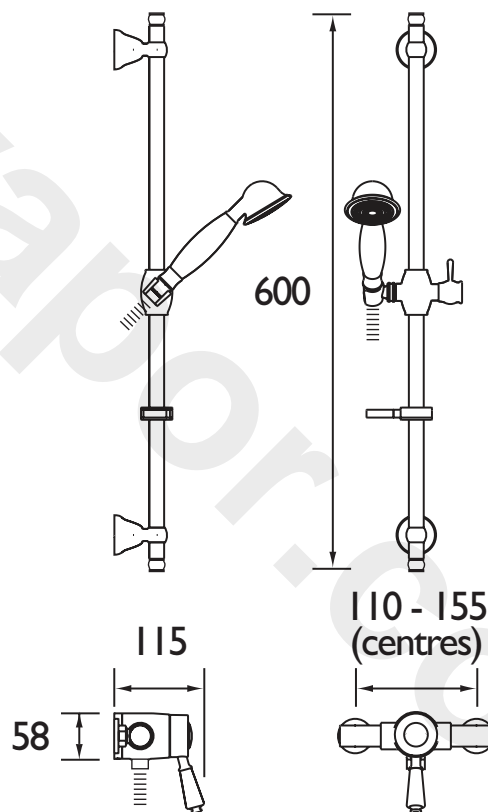

### Specification

|  |                             |
|--|-----------------------------|
| Finish/Colour:                           | Chrome                      |
| Main Construction Material:              | Brass                       |
| No of Controls:                          | 1                           |
| Shower Type:                             | Thermostatic                |
| Shower Head Type:                        | Adjustable                  |
| Valve/Cartridge Type:                    | Exposed                     |
| Maximum Hot Water Supply Temperature °C: | 65                          |
| Maximum Static Pressure: (bar)           | 10                          |
| Plumbing System Suitability:             | All - Ideally Balanced      |
| Working Pressure Range:                  | Min. 0.1 Bar - Max. 5.0 Bar |
| Connection Inlet:                        | 15mm Compression Elbows     |
| Connection Outlet:                       | G 1/2"                      |
| Check Valve Included:                    | No                          |

### Features:

- 15mm Inlet Connections
- Easy replacement with adjustable inlets so you can use on existing pipework centres between 110mm and 155mm
- Thermostatic cartridge with preset temperature stop at 42°C
- Supplied with 1 x 7l/min and 1 x 5L/min flow regulators

### Dimensions (measurements in mm)