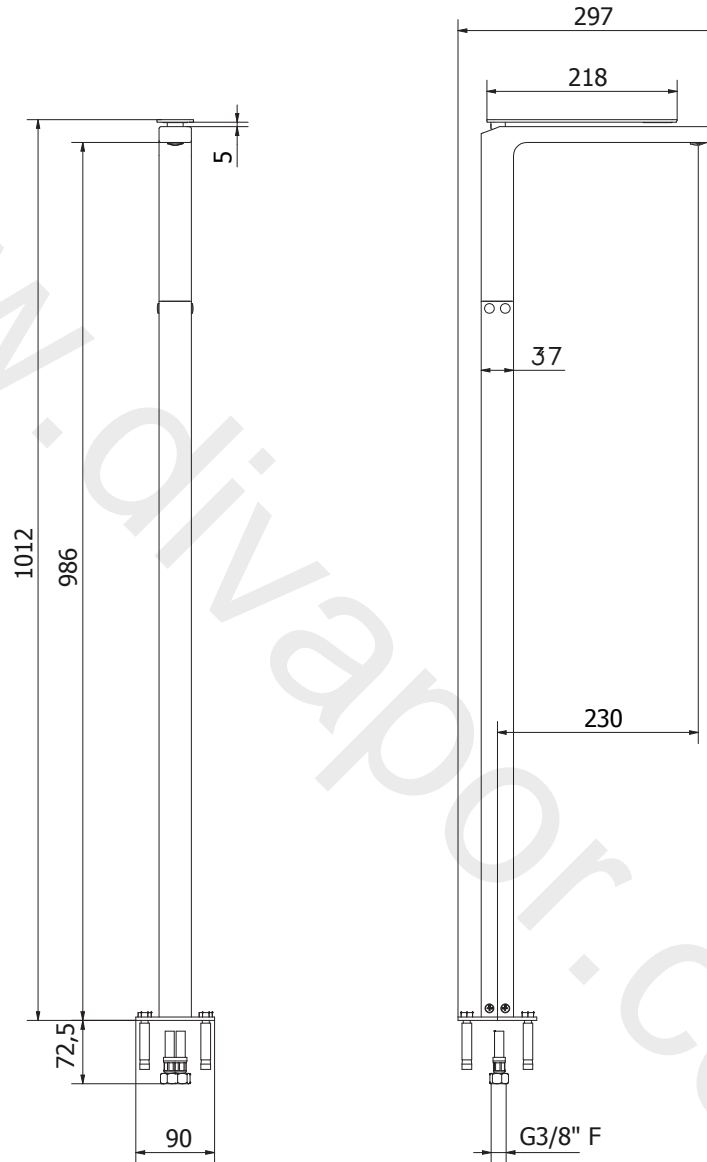

measurements in millimetres (mm)
information updated May 2014

tel | 01322 422767
web | www.crosswater.co.uk
email | technical@crosswater-holdings.co.uk

KELLY HOPPEN

Basin Monobloc With No Pop-up Waste

Floor standing

KH03_215FC

Available in Chrome (C)