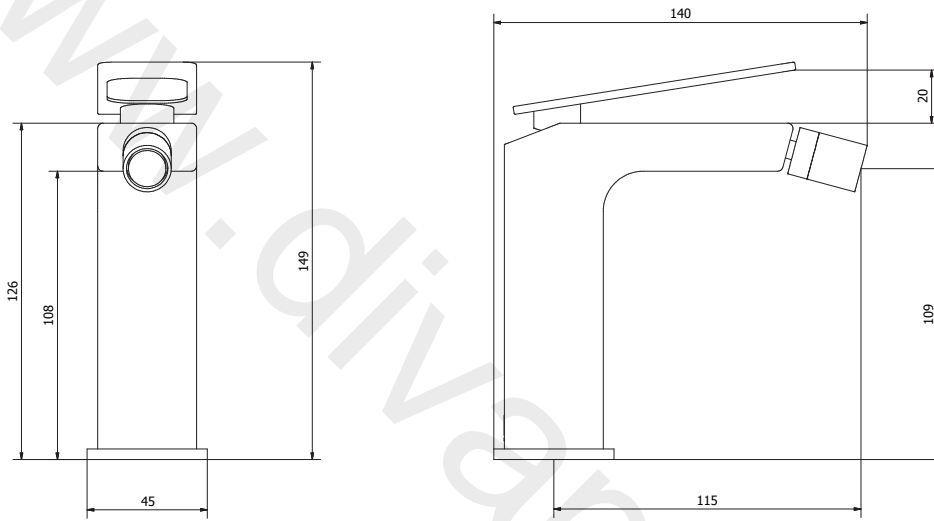

measurements in millimetres (mm)
information updated January 2015

tel | 01322 422767
web | www.crosswater.co.uk
email | technical@crosswater-holdings.co.uk

KELLY HOPPEN

Bidet Monobloc With Click Clack Waste

Deck Mounted

KH03_210DPC

Available in Chrome (C)