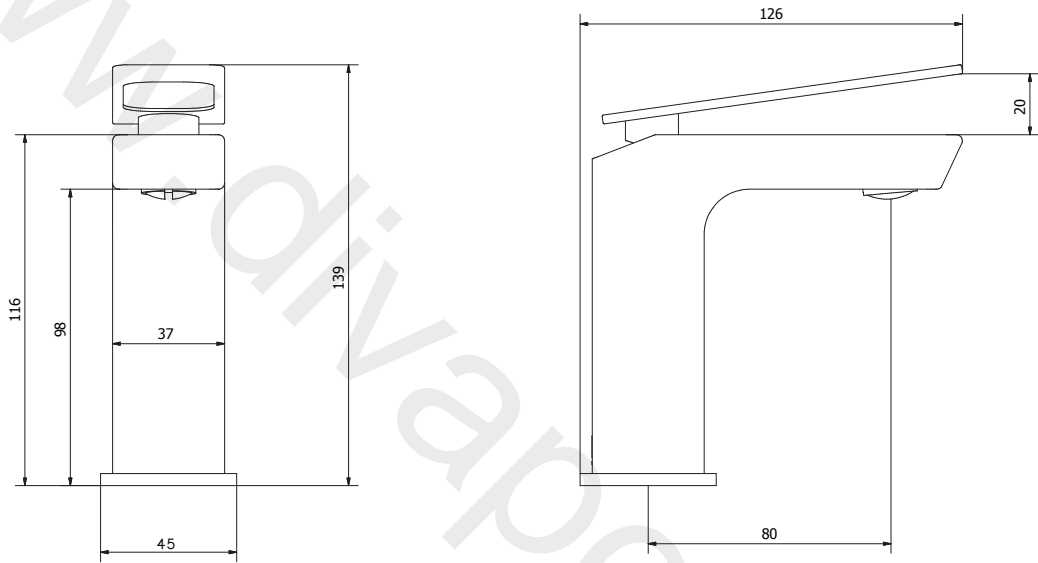

measurements in millimetres (mm)
information updated January 2015

tel | 01322 422767
web | www.crosswater.co.uk
email | technical@crosswater-holdings.co.uk

KELLY HOPPEN

Basin Mini Monobloc With No Pop-up Waste

Deck Mounted

KH03_114DNC

Available in Chrome (C)