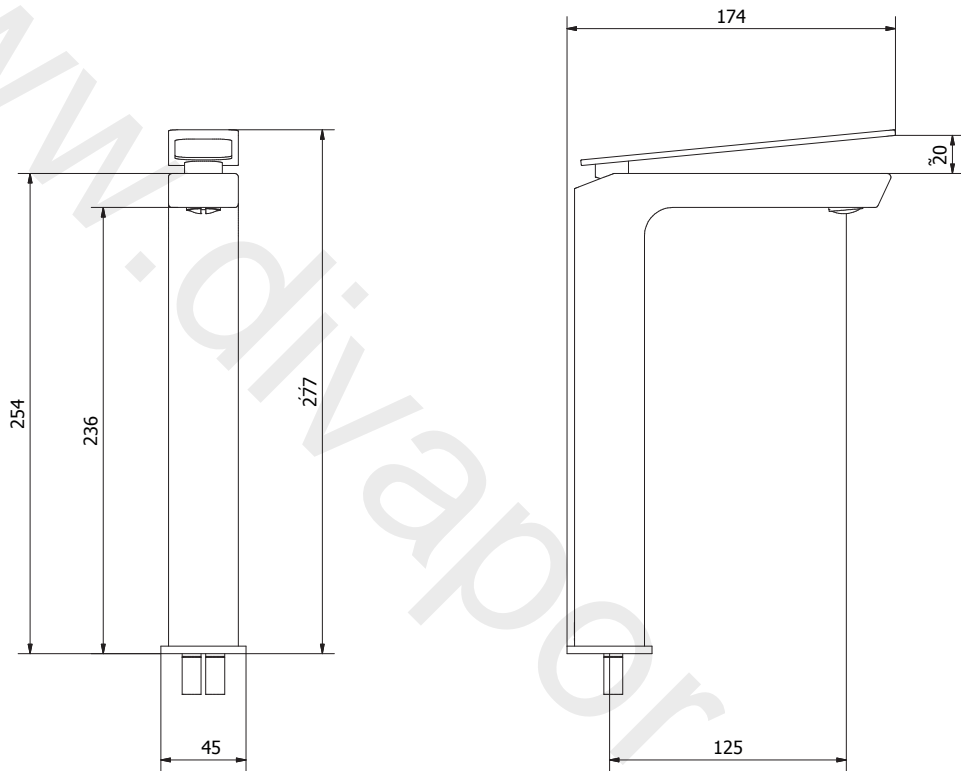

measurements in millimetres (mm)
information updated January 2015

tel | 01322 422767
web | www.crosswater.co.uk
email | technical@crosswater-holdings.co.uk

KELLY HOPPEN

Basin Tall Monobloc With No Pop-up Waste

Deck Mounted

KH03_112DNC

Available in Chrome (C)