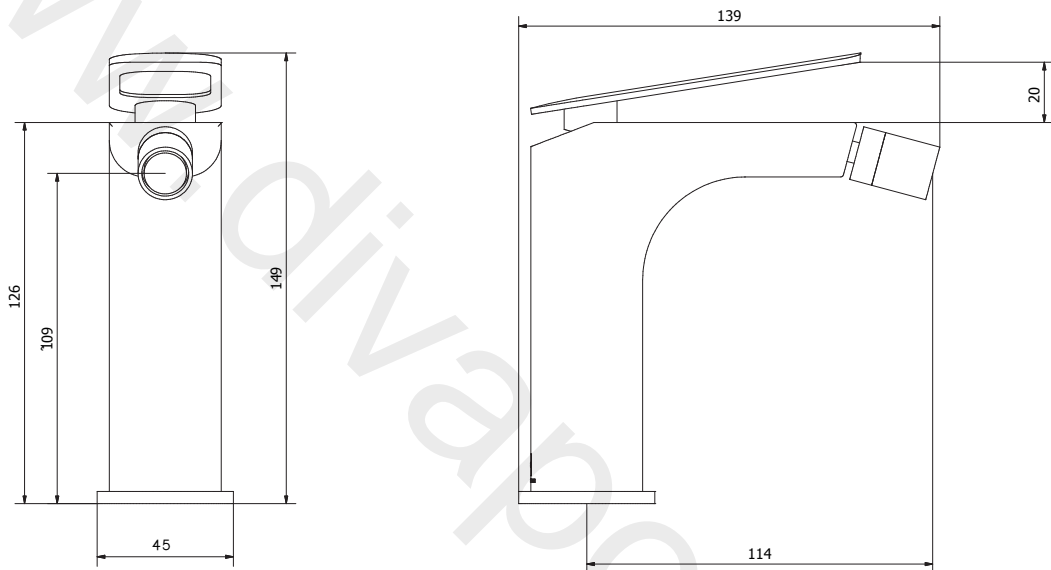

measurements in millimetres (mm)
information updated January 2015

tel | 01322 422767
web | www.crosswater.co.uk
email | technical@crosswater-holdings.co.uk

KELLY HOPPEN

Bidet Monobloc With Pop-up Waste

Deck Mounted

KH02_120WNC

Available in Chrome (C)