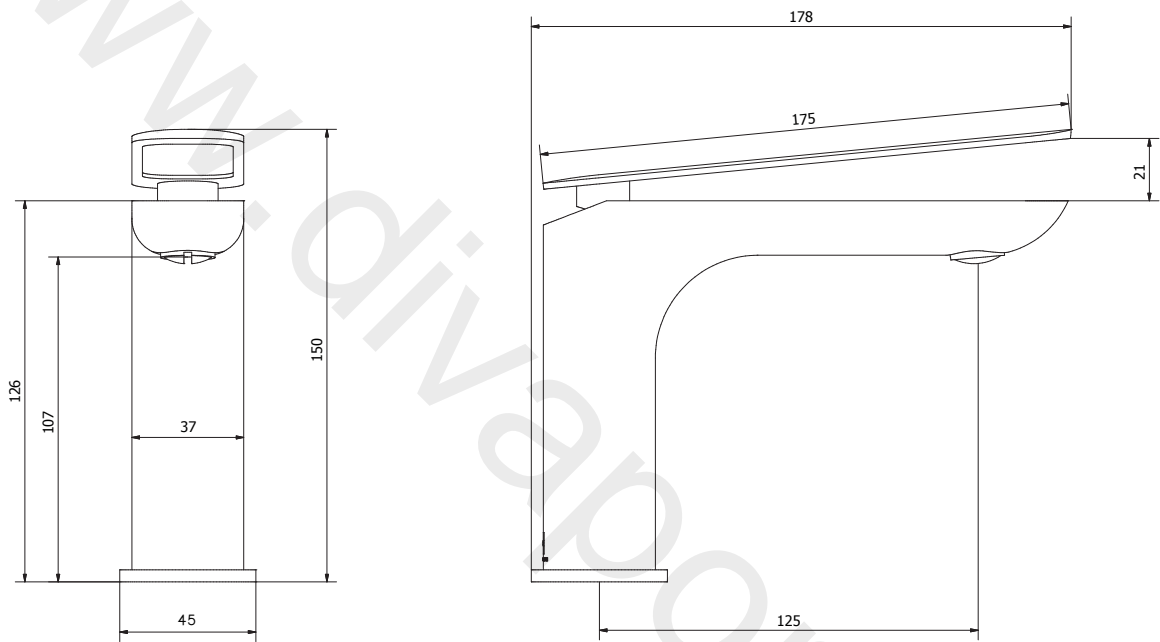

measurements in millimetres (mm)  
information updated January 2015

tel | 01322 422767  
web | www.crosswater.co.uk  
email | technical@crosswater-holdings.co.uk

KELLY HOPPEN

Basin Monobloc With No Pop-up Waste

Deck Mounted

KH02\_110DNC

Available in Chrome (C)