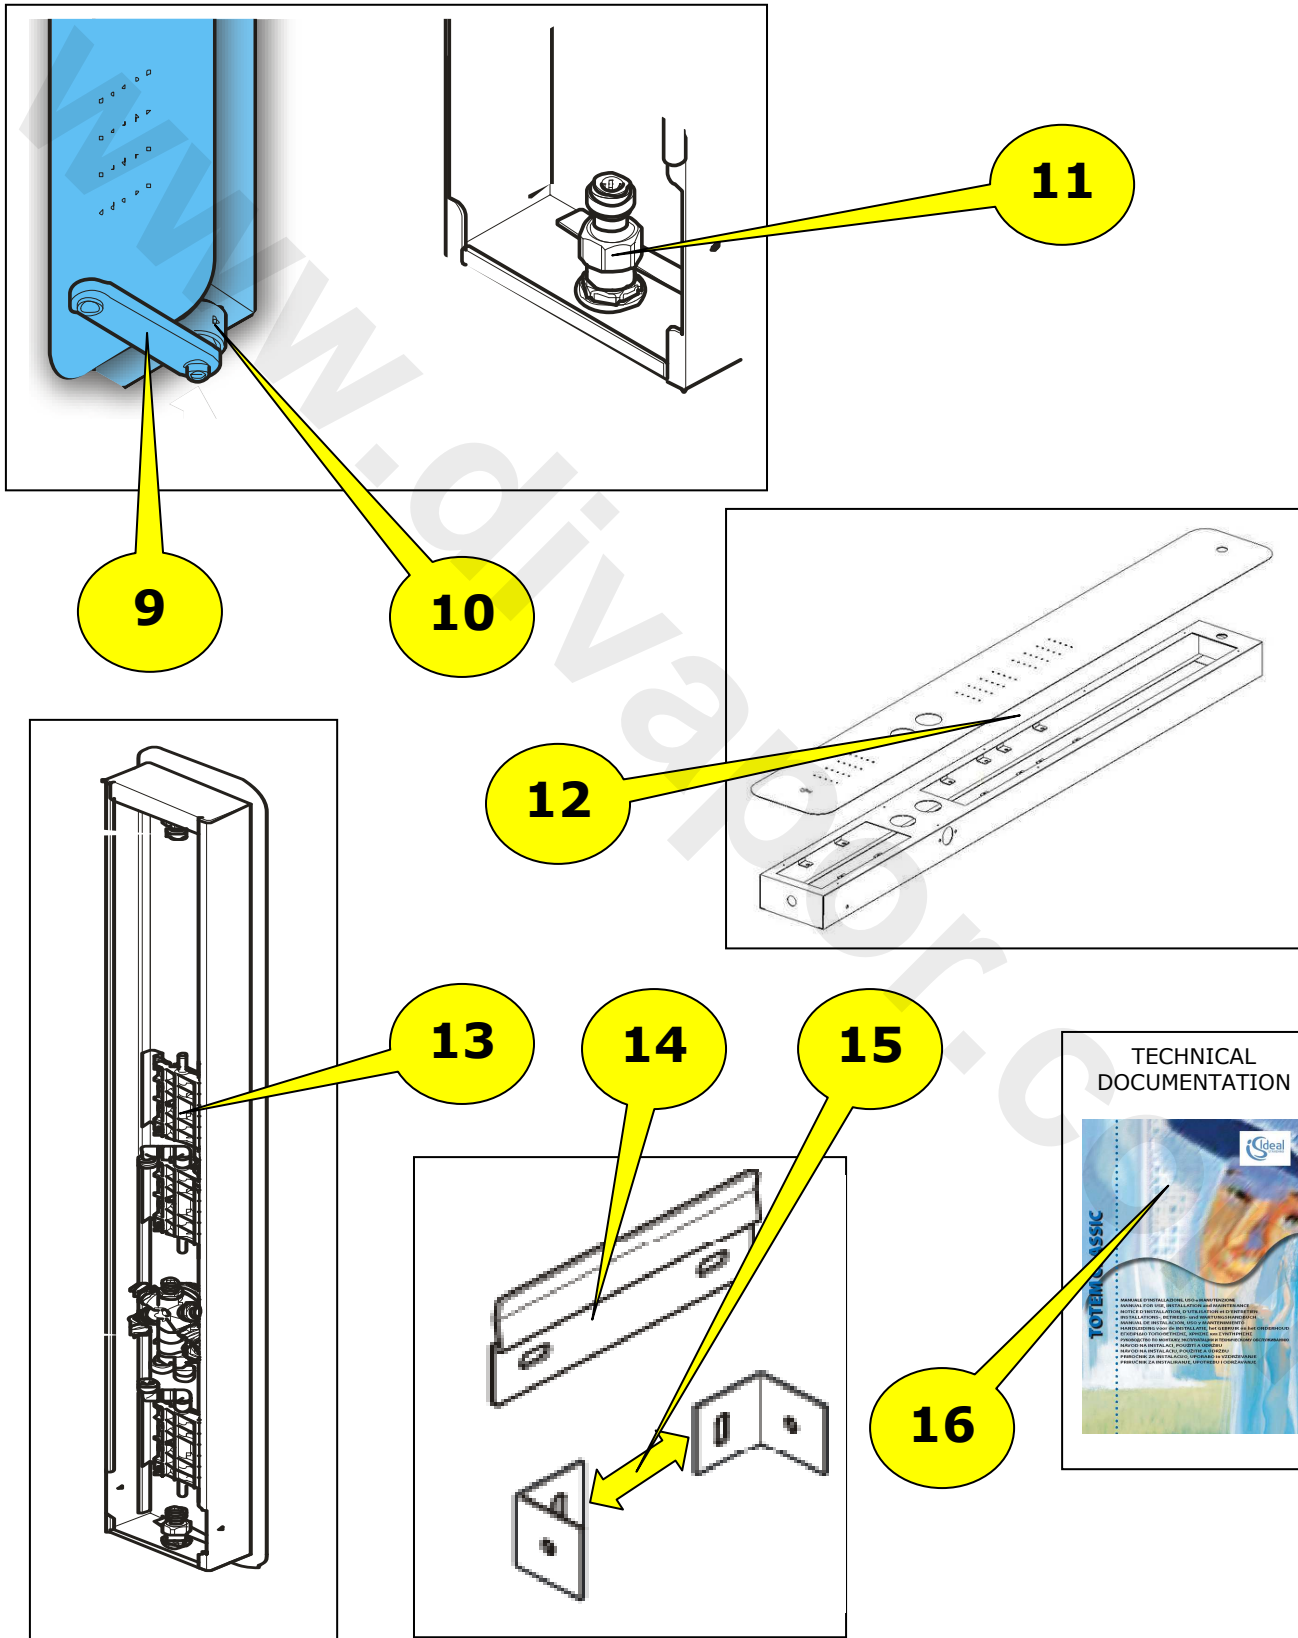

DRAWING 2

**TOTEM MOMENTC CLASSIC 250
K1789AA
SPARE PARTS CATALOGUE**

Version 1-2010

DRAWING 2 – SPARE PARTS LIST

DRAWING REF.	SPARE CODE	DESCRIZIONE ITA	UK DESCRIPTION	NOTE
9	A954977AA	MOMENTS SPOUT	MOMENTS SPOUT	-
10	T000918AA	CORPO BOCCA EROGAZIONE TOTEM CLASSIC	SPOUT BODY TOTEM CLASSIC	-
11	T000919NU	RACCORDO DIRITTO M 1/2" X 10MM MASCHIO	STRAIGHT CONNECTION M 1/2" X 10MM MALE	-
12	T000920AA	SCOCCA TOTEM CLASSIC SOPRAVASCA	TOTEM CLASSIC 250 BODY	-
13	T000598NU	GETTI TOTEM MOMENTS C\IMB	NOZZLE TOTEM MOMENTS WITH BOX	-
14	T000605NU	STAFFA SUPPORTO NEW TOTEM C\IMB	SUPPORT BRACKET NEW TOTEM WITH BOX	-
15	T000609NU	STAFFA AD L FISSAGGIO NEW TOTEM C\IMB	L FIXING BRACKETS NEW TOTEM WITH BOX	-
16	T000921NU	DOC. TECNICA TOTEM CLASSIC 250 C/IMB	TECHNICAL DOC. TOTEM CLASSIC 250	-