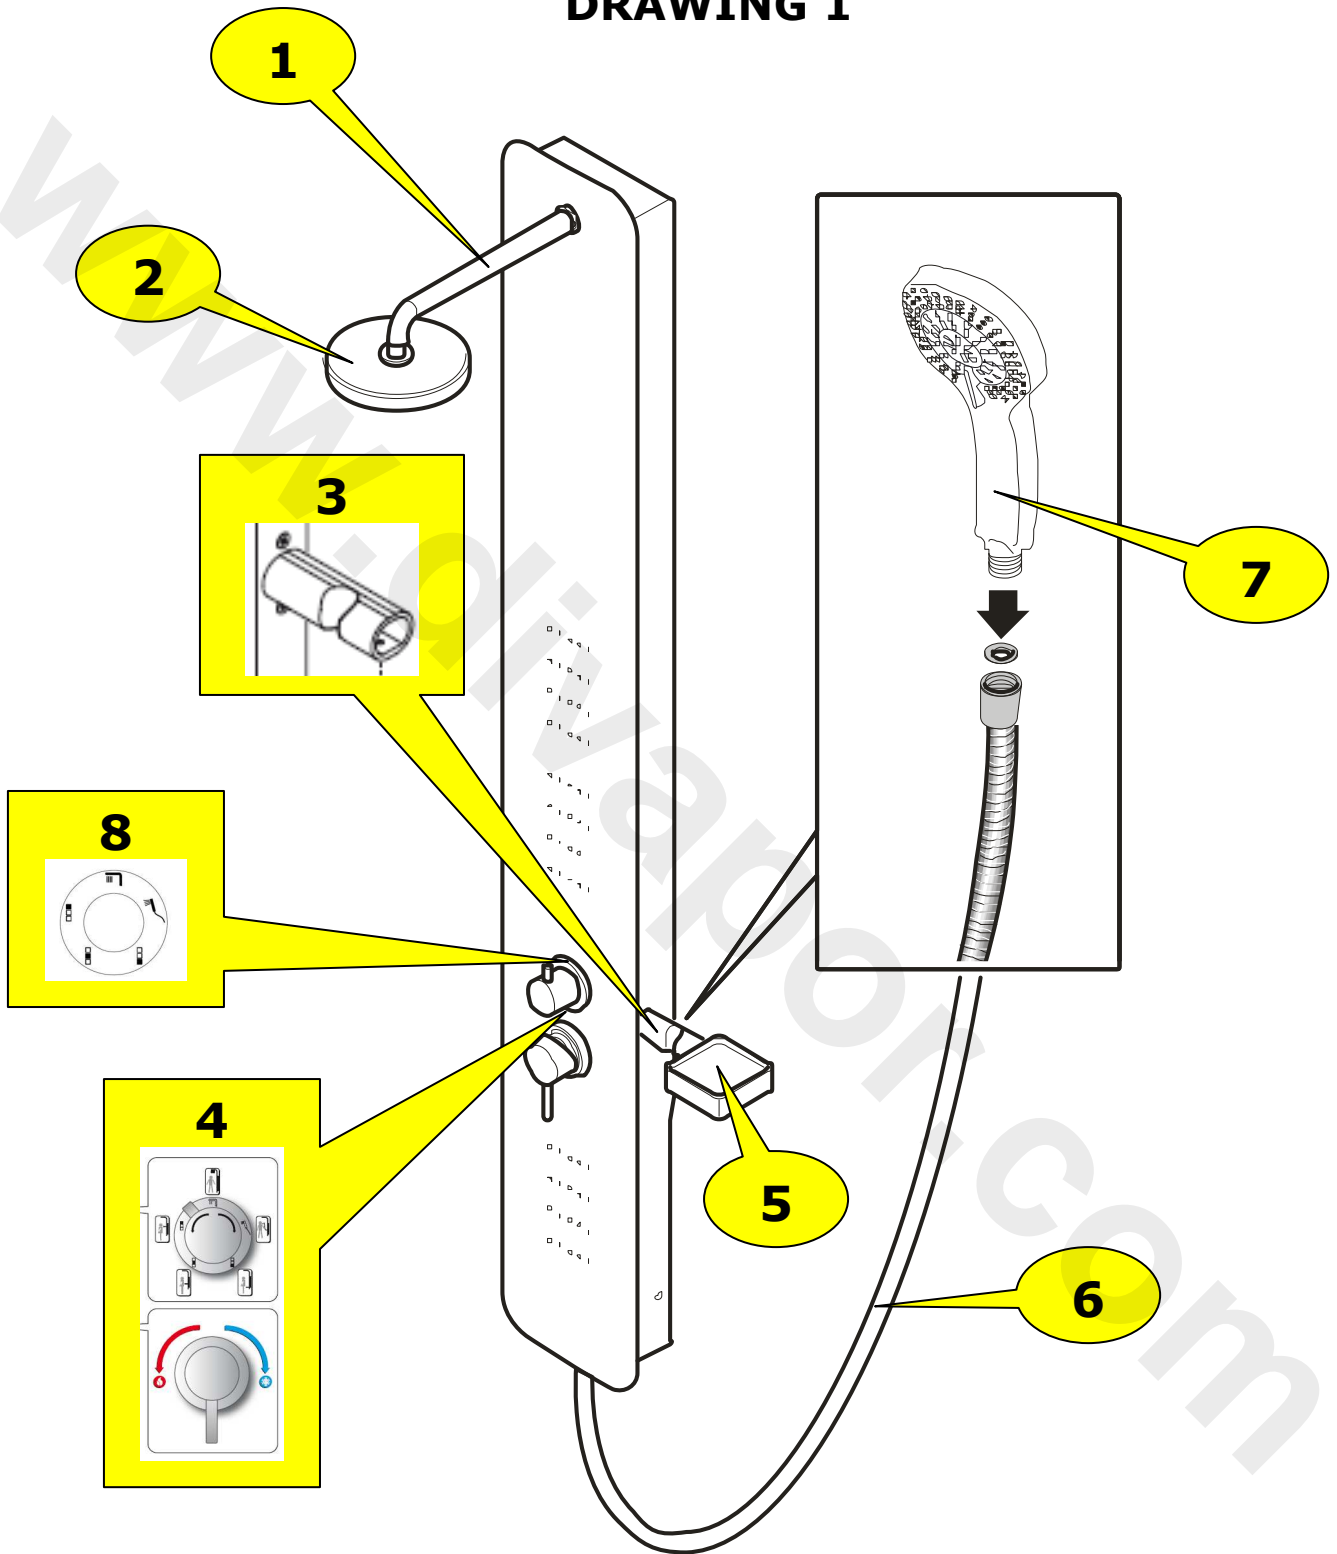

**TOTEM MOMENTS CLASSIC 250  
K1789AA  
SPARE PARTS CATALOGUE**

**After Sales  
Bathing & Wellness**

<b>Product Type</b>	Totem	<b>Document N°:</b>	Version 1-2010
<b>Product Model</b>	Totem Moments Classic K1789AA	<b>Data:</b>	09.02.2010
<b>Target</b>	After Sales use only	<b>Comments</b>	

**K1789AA  
TOTEM MOMENTS  
CLASSIC 250**

**DRAWING 1**

**TOTEM MOMENTC CLASSIC 250  
K1789AA  
SPARE PARTS CATALOGUE**

**Version 1-2010**

**DRAWING 1 – SPARE PARTS LIST**

<b>DRAWING REF.</b>	<b>SPARE CODE</b>	<b>DESCRIZIONE ITA</b>	<b>UK DESCRIPTION</b>	<b>NOTE</b>
1	T000615AA	TUBO DOCCIONE TOTEM CLASSIC C\IMB	TOTEM SHOWER HEAD BRACKET	-
2	T000614AA	DOCCIONE DIAM.200 TOTEM CLASSIC C\IMB	SHOWER HEAD	-
3	T000599AA	SUPPORTO DOCCETTA TOTEM CLASSIC C\IMB	HOLDER FOR SHOWER HAND	-
4	T000211AA	MISCELATORE TERMOST. BOSSINI CR C/IMB	THERMOSTATIC MIXER	-
5	T000600AA	PORTA OGGETTI TOTEM CLASSIC C\IMB	SOAP HOLDER	-
6	T000597AA	FLEX.CROMOLUX BOSSINI 1,75M F/F C/IMB	FLEX.CROMOLUX BOSSINI 1,75M F/F C/IMB	-
7	T2438AA	SENSES 90 DOCCETTA 3F CR	SENSES 90 HANDSHOWER	-
8	T000917AA	GHIERA DEV. TOTEM CLASSIC SOPRAVASCA	SPOUT BODY TOTEM CLASSIC	-

**DRAWING 2**

**TOTEM MOMENTC CLASSIC 250  
K1789AA  
SPARE PARTS CATALOGUE**

**Version 1-2010**

**DRAWING 2 – SPARE PARTS LIST**

<b>DRAWING REF.</b>	<b>SPARE CODE</b>	<b>DESCRIZIONE ITA</b>	<b>UK DESCRIPTION</b>	<b>NOTE</b>
9	A954977AA	MOMENTS SPOUT	MOMENTS SPOUT	-
10	T000918AA	CORPO BOCCA EROGAZIONE TOTEM CLASSIC	SPOUT BODY TOTEM CLASSIC	-
11	T000919NU	RACCORDO DIRITTO M 1/2" X 10MM MASCHIO	STRAIGHT CONNECTION M 1/2" X 10MM MALE	-
12	T000920AA	SCOCCA TOTEM CLASSIC SOPRAVASCA	TOTEM CLASSIC 250 BODY	-
13	T000598NU	GETTI TOTEM MOMENTS C\IMB	NOZZLE TOTEM MOMENTS WITH BOX	-
14	T000605NU	STAFFA SUPPORTO NEW TOTEM C\IMB	SUPPORT BRACKET NEW TOTEM WITH BOX	-
15	T000609NU	STAFFA AD L FISSAGGIO NEW TOTEM C\IMB	L FIXING BRACKETS NEW TOTEM WITH BOX	-
16	T000921NU	DOC. TECNICA TOTEM CLASSIC 250 C/IMB	TECHNICAL DOC. TOTEM CLASSIC 250	-