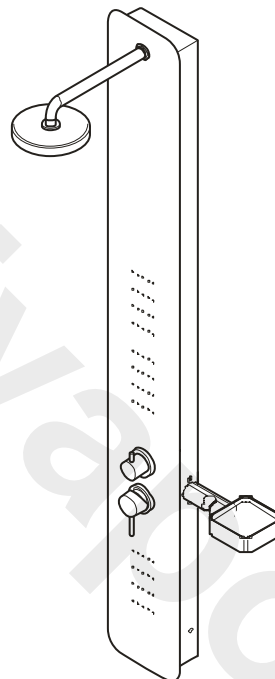

**TOTEM MOMENTS CLASSIC 250  
K1789AA  
SPARE PARTS CATALOGUE**

**After Sales  
Bathing & Wellness**

<b>Product Type</b>	Totem	<b>Document N°:</b>	Version 1-2010
<b>Product Model</b>	Totem Moments Classic K1789AA	<b>Data:</b>	09.02.2010
<b>Target</b>	After Sales use only	<b>Comments</b>	

**K1789AA  
TOTEM MOMENTS  
CLASSIC 250**

**DRAWING 1**

**TOTEM MOMENTC CLASSIC 250  
K1789AA  
SPARE PARTS CATALOGUE**

**Version 1-2010**

**DRAWING 1 – SPARE PARTS LIST**

<b>DRAWING REF.</b>	<b>SPARE CODE</b>	<b>DESCRIZIONE ITA</b>	<b>UK DESCRIPTION</b>	<b>NOTE</b>
1	T000615AA	TUBO DOCCIONE TOTEM CLASSIC C\IMB	TOTEM SHOWER HEAD BRACKET	-
2	T000614AA	DOCCIONE DIAM.200 TOTEM CLASSIC C\IMB	SHOWER HEAD	-
3	T000599AA	SUPPORTO DOCCETTA TOTEM CLASSIC C\IMB	HOLDER FOR SHOWER HAND	-
4	T000211AA	MISCELATORE TERMOST. BOSSINI CR C/IMB	THERMOSTATIC MIXER	-
5	T000600AA	PORTA OGGETTI TOTEM CLASSIC C\IMB	SOAP HOLDER	-
6	T000597AA	FLEX.CROMOLUX BOSSINI 1,75M F/F C/IMB	FLEX.CROMOLUX BOSSINI 1,75M F/F C/IMB	-
7	T2438AA	SENSES 90 DOCCETTA 3F CR	SENSES 90 HANDSHOWER	-
8	T000917AA	GHIERA DEV. TOTEM CLASSIC SOPRAVASCA	SPOUT BODY TOTEM CLASSIC	-

**DRAWING 2**

**TOTEM MOMENTC CLASSIC 250  
K1789AA  
SPARE PARTS CATALOGUE**

**Version 1-2010**

**DRAWING 2 – SPARE PARTS LIST**

<b>DRAWING REF.</b>	<b>SPARE CODE</b>	<b>DESCRIZIONE ITA</b>	<b>UK DESCRIPTION</b>	<b>NOTE</b>
9	A954977AA	MOMENTS SPOUT	MOMENTS SPOUT	-
10	T000918AA	CORPO BOCCA EROGAZIONE TOTEM CLASSIC	SPOUT BODY TOTEM CLASSIC	-
11	T000919NU	RACCORDO DIRITTO M 1/2" X 10MM MASCHIO	STRAIGHT CONNECTION M 1/2" X 10MM MALE	-
12	T000920AA	SCOCCA TOTEM CLASSIC SOPRAVASCA	TOTEM CLASSIC 250 BODY	-
13	T000598NU	GETTI TOTEM MOMENTS C\IMB	NOZZLE TOTEM MOMENTS WITH BOX	-
14	T000605NU	STAFFA SUPPORTO NEW TOTEM C\IMB	SUPPORT BRACKET NEW TOTEM WITH BOX	-
15	T000609NU	STAFFA AD L FISSAGGIO NEW TOTEM C\IMB	L FIXING BRACKETS NEW TOTEM WITH BOX	-
16	T000921NU	DOC. TECNICA TOTEM CLASSIC 250 C/IMB	TECHNICAL DOC. TOTEM CLASSIC 250	-