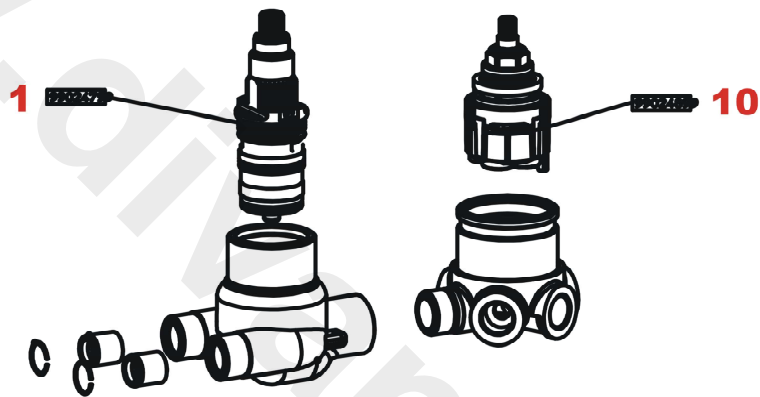

THERMOSTATIC MIXER

DRAWING REF.	SPARE CODE	DESCRIZIONE ITA	UK DESCRIPTION	NOTE
1	T000289NU	CARTUC.TERMO CA43-T G1/2" X NF	CARTUC.TERMO CA43-T G1/2" X NF	-
6	T000294AA	MANIGLIA TERMOST D.39.2 H=37	MANIGLIA TERMOST D.39.2 H=38	CR
7	T000285AA	SACCH.MANIGLIA DEV D.39.2 H=37	SACCH.MANIGLIA DEV D.39.2 H=38	CR
10	T000298NU	ASS Deviatore 5V PT5 con Chiusura	ASS Deviatore 5V PT5 con Chiusura	-

**ALL THIS DOCUMENTS ARE AVAILABLE AS PDF FILE ON
INTRANET \\Exceubonn03\wellness_tech_docs**