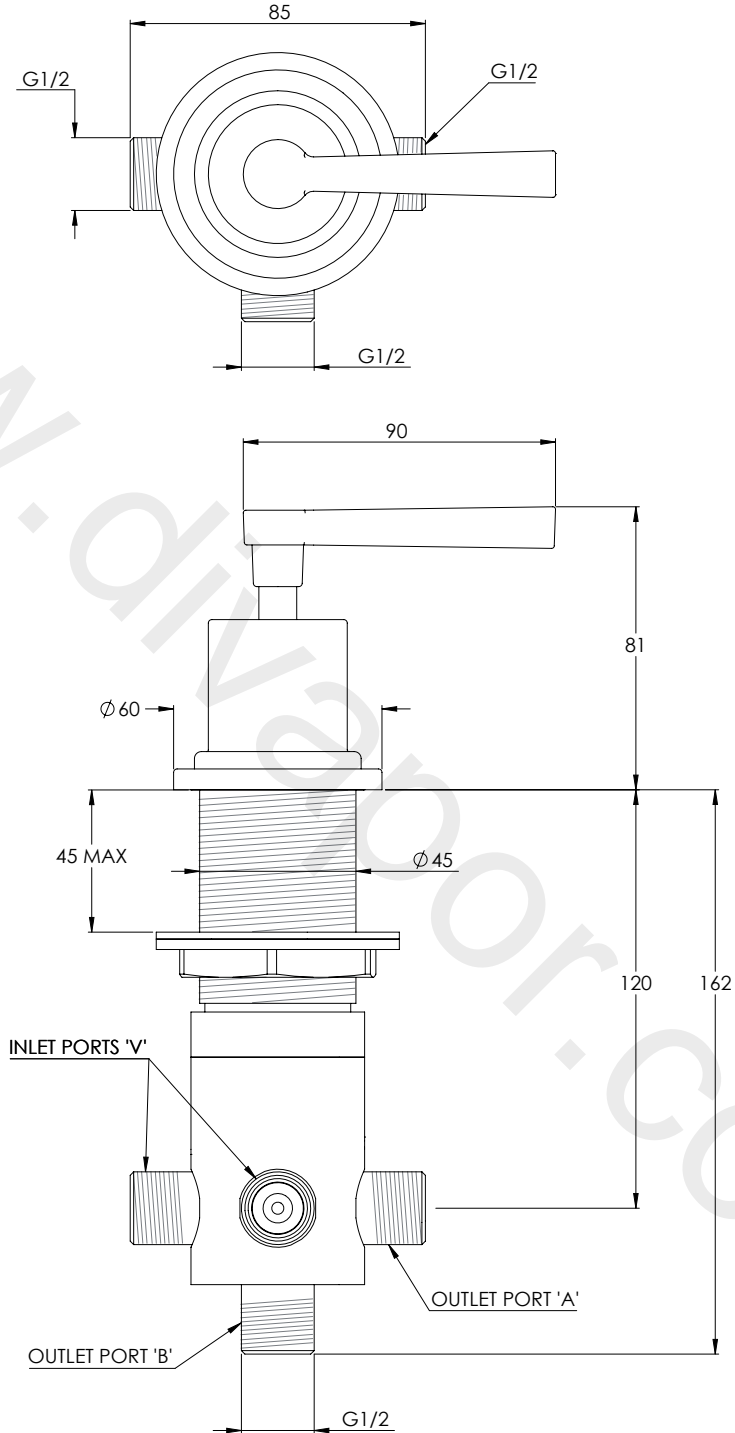

LEFROY BROOKS

IBROC HOUSE ESSEX ROAD
HODDESDON HERTS EN11 0QS UK
T: +44 (0)1992 708 316 F: +44 (0)1992 708 317

JL1650

JANEY MAC LEVER DECK MOUNTED 'TWO-WAY'
DIVERTER

DIMENSIONAL DATA SHEET

DATE: 06/08/2021

REVISION: A

COPYRIGHT © LBIP LTD. ALL RIGHTS RESERVED

DIMENSIONS IN MILLIMETRES

WHILST EVERY EFFORT IS MADE TO ENSURE THE ACCURACY OF THESE DATA SHEETS THEY ARE SUBJECT TO CHANGE WITHOUT NOTICE AS PART OF THE COMPANY'S PRODUCT DEVELOPMENT PROCESS