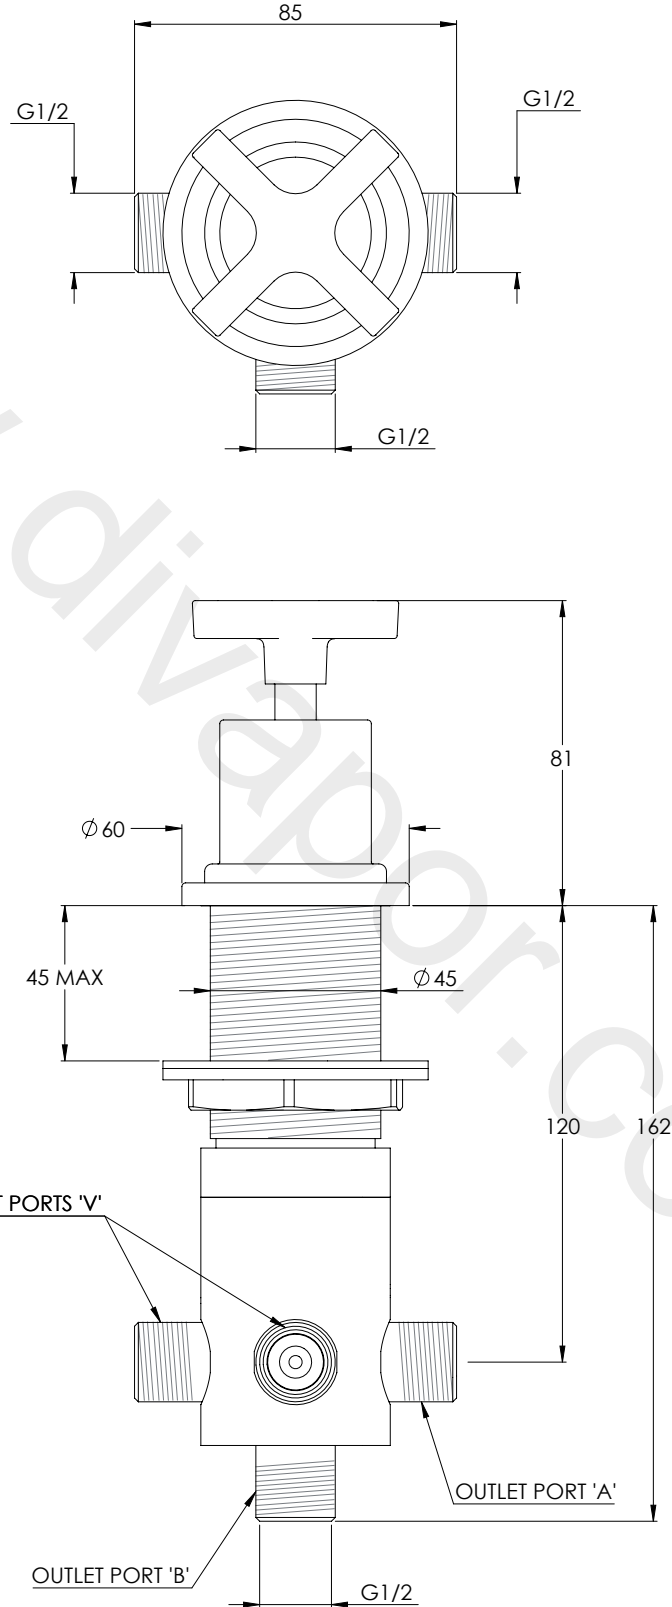

LEFROY BROOKS

IBROC HOUSE ESSEX ROAD
HODDESDON HERTS EN11 0QS UK
T: +44 (0)1992 708 316 F: +44 (0)1992 708 317

JH1650

JANEY MAC DECK MOUNTED 'TWO-WAY' DIVERTER

DIMENSIONAL DATA SHEET

DATE: 06/08/2021

REVISION: A

DIMENSIONS IN MILLIMETRES

WHILST EVERY EFFORT IS MADE TO ENSURE THE ACCURACY OF THESE DATA SHEETS THEY ARE SUBJECT TO CHANGE WITHOUT NOTICE AS PART OF THE COMPANY'S PRODUCT DEVELOPMENT PROCESS