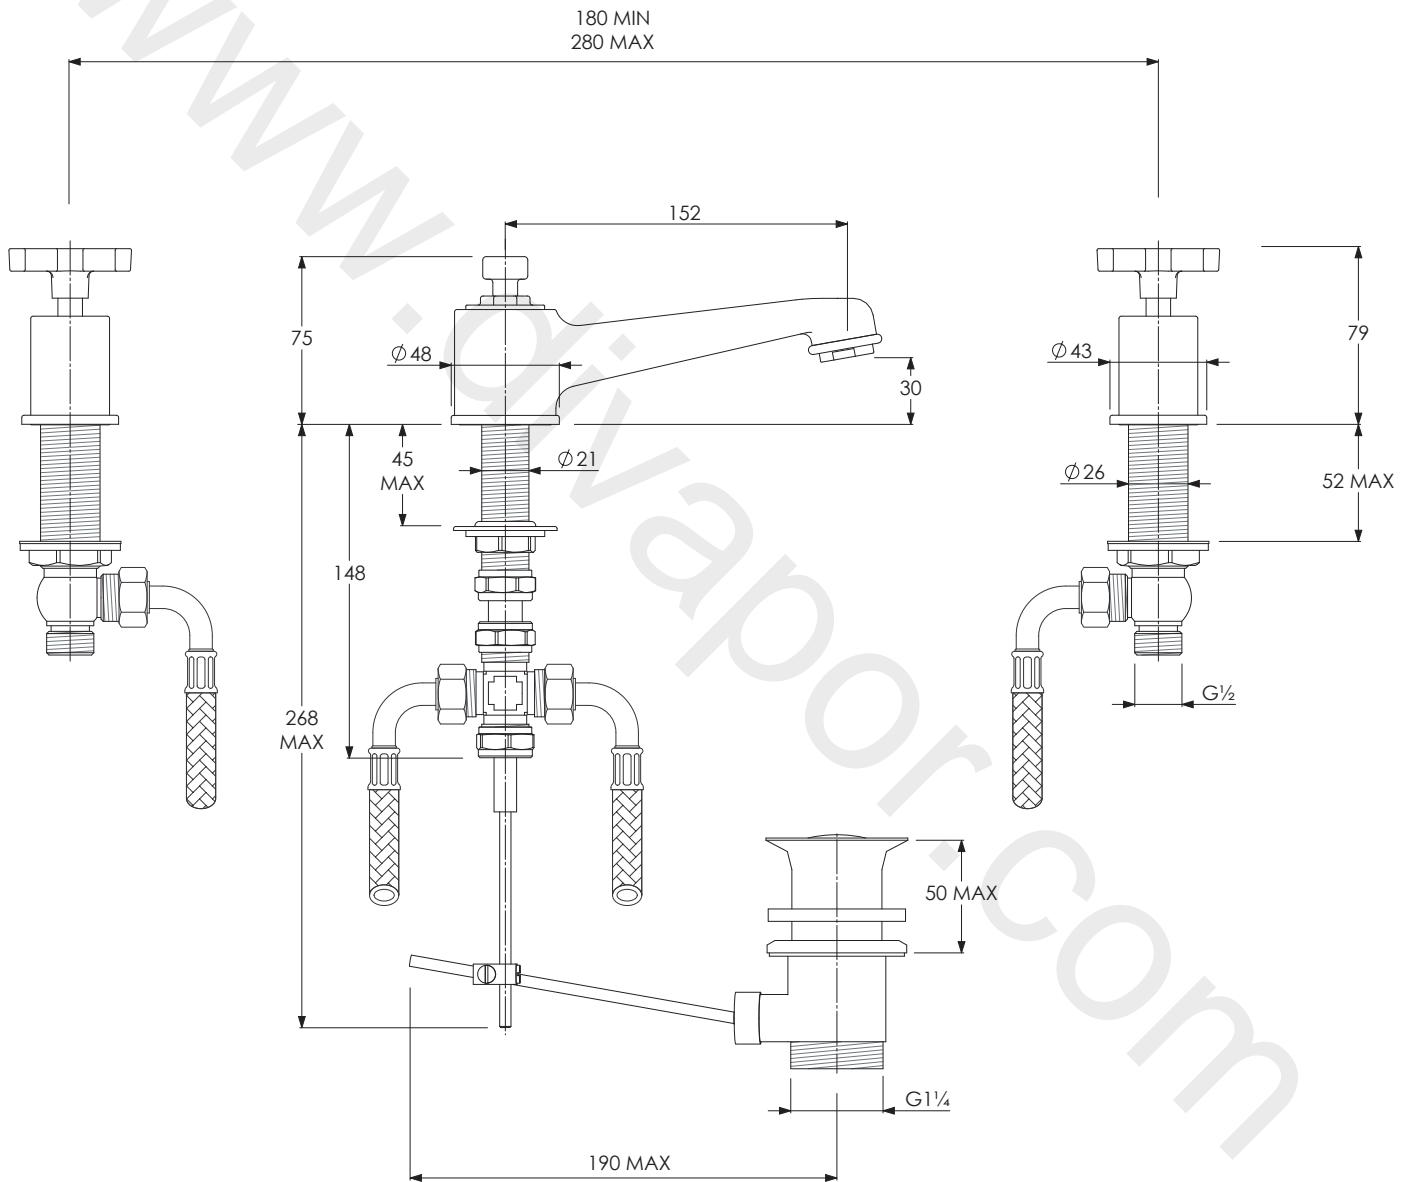

LEFROY BROOKS

IBROC HOUSE ESSEX ROAD
HODDESDON HERTS EN11 0QS UK
T: +44 (0)1992 708 316 F: +44 (0)1992 708 317

JH1222

JANEY MAC BASIN MIXER WITH
HANDWHEELS AND POP-UP WASTE

DIMENSIONAL DATA SHEET

DATE: 07/08/2019

REVISION: A

COPYRIGHT © LBIP LTD. ALL RIGHTS RESERVED

DIMENSIONS IN MILLIMETRES

WHILST EVERY EFFORT IS MADE TO ENSURE THE ACCURACY OF THESE DATA SHEETS THEY ARE SUBJECT TO CHANGE WITHOUT NOTICE AS PART OF THE COMPANY'S PRODUCT DEVELOPMENT PROCESS