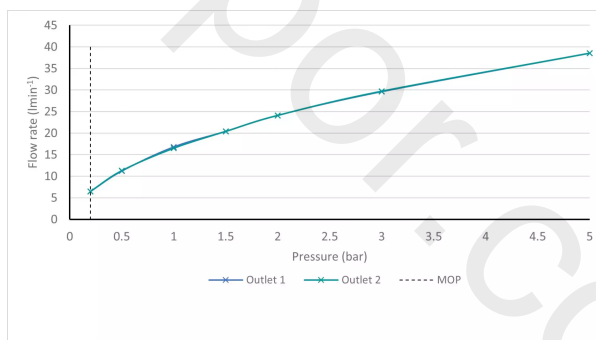

# SPECIFICATION SHEET

COLLECTION: KNURLED X FUSION  
PRODUCT CODE: IND-T148/2-XGBK