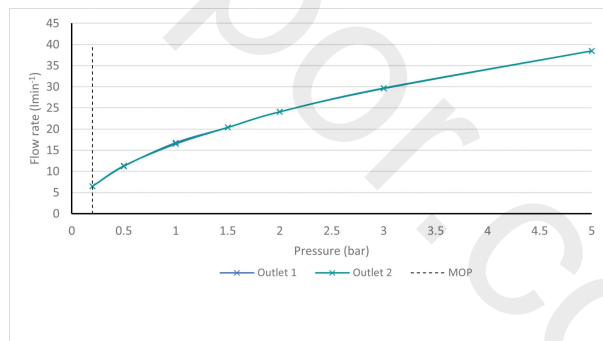

# SPECIFICATION SHEET

COLLECTION: KNURLED X FUSION  
PRODUCT CODE: IND-T148/2-XBNK