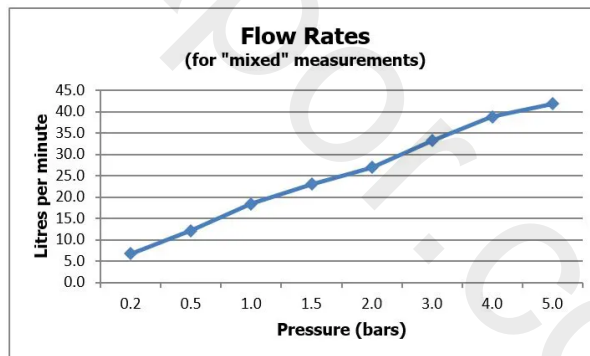

SPECIFICATION SHEET

COLLECTION: KNURLED ACCENTS
PRODUCT CODE: IND-T128/3-H-BLKK

SHOWER TYPE

Shower Valve

VALVE TYPE

Concealed

ORIENTATION

Horizontal

NUMBER OF OUTLETS

1 Outlet

WITH ALL-FLOW FUNCTION

Yes

WITH INTEGRATED DIVERTER

No

COMPATIBLE WITH STUDFAST

Yes

WITH BLEED VALVE FOR SYSTEM FLUSH ON INSTALLATION

No

WITH SHOWER KIT

No

tel: 01934 744466
email: sales@vado.com
www.vado.com

WHERE INSPIRATION FLOWS
TAPS | SHOWERS | ACCESSORIES