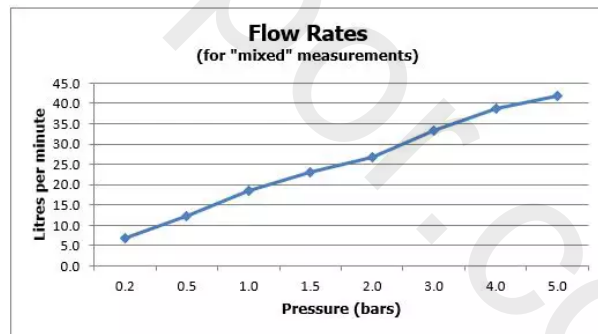

## SHOWER TYPE

Shower Valve