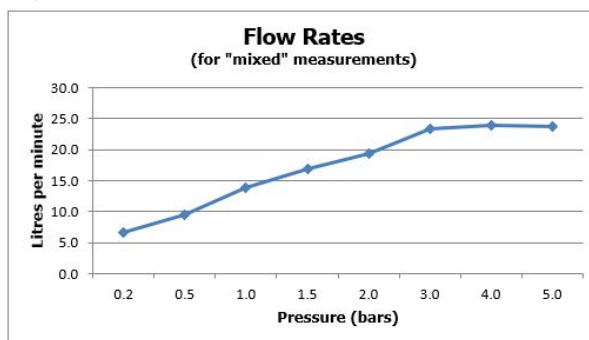

SPECIFICATION SHEET

COLLECTION: INDIVIDUAL

PRODUCT CODE: IND-SQ/30-BRN

DESCRIPTION:

single function easy clean slim line square shower head
300mm (12")

minimum operating pressure 0.2 bar LP

FINISH:

Brushed Nickel

MINIMUM OPERATING PRESSURE:

0.2 bar LP

FLOW RATE AT 3.0 BAR FLOW PRESSURE:

24 l/min

tel: 01934 744466
email: sales@vado.com
www.vado.com

where inspiration flows
taps | showering | accessories

TECHNICAL DRAWING