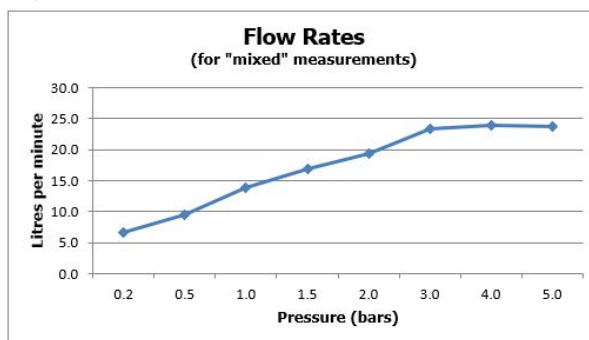

SPECIFICATION SHEET

COLLECTION: INDIVIDUAL

PRODUCT CODE: IND-SQ/30-BRG

DESCRIPTION:

single function easy clean slim line square shower head
300mm (12")

minimum operating pressure 0.2 bar LP

FINISH:

Brushed Gold

MINIMUM OPERATING PRESSURE:

0.2 bar LP

FLOW RATE AT 3.0 BAR FLOW PRESSURE:

24 l/min

tel: 01934 744466
email: sales@vado.com
www.vado.com

where inspiration flows
taps | showering | accessories

TECHNICAL DRAWING