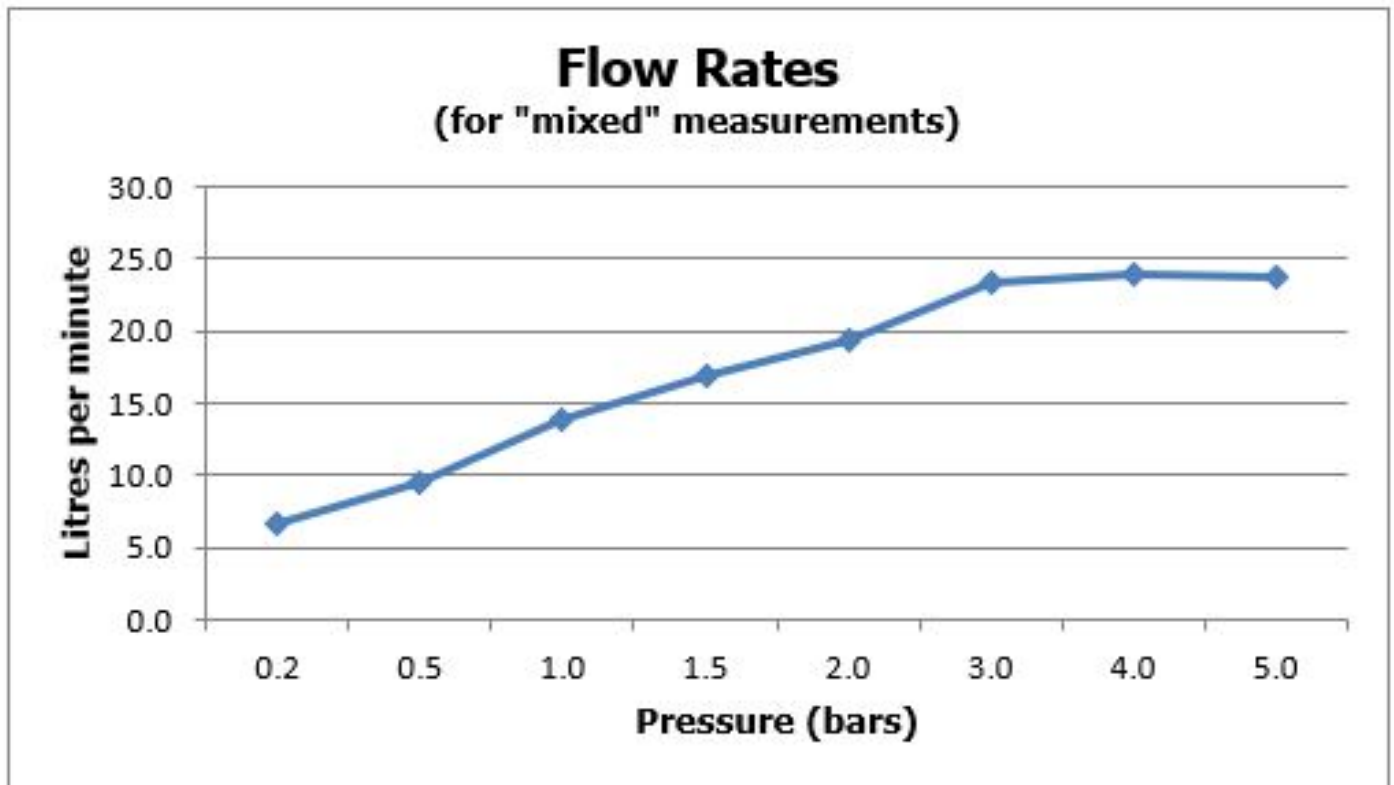

TECHNICAL DRAWING

COLLECTION: INDIVIDUAL

PRODUCT CODE: IND-SQ/30-BRG

tel: 01934 744466
email: sales@vado.com
www.vado.com

where inspiration flows
taps | showering | accessories