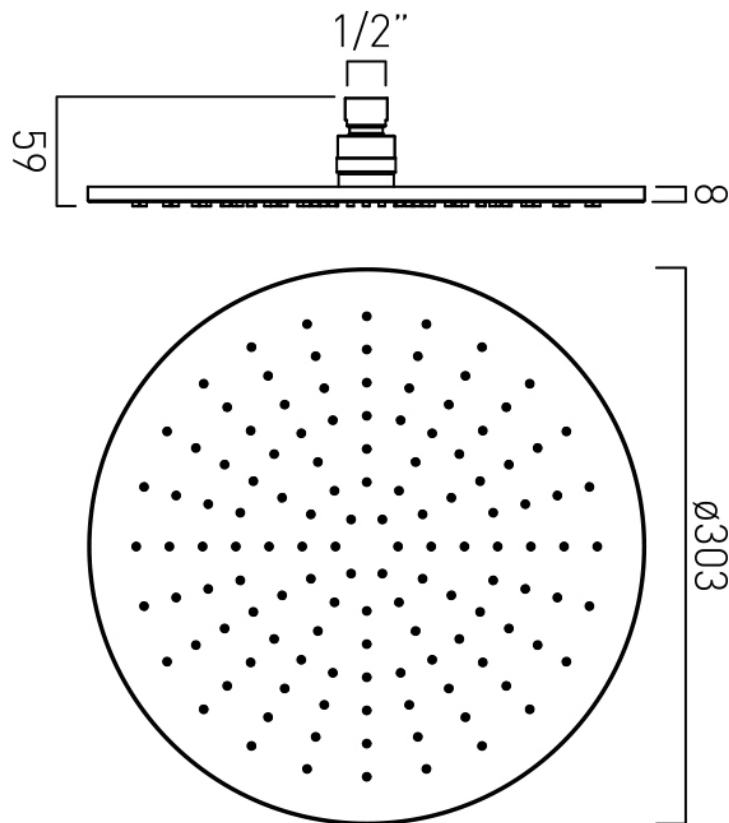

TECHNICAL DRAWING

COLLECTION: INDIVIDUAL

PRODUCT CODE: IND-RO/30-BRG

tel: 01934 744466
email: sales@vado.com
www.vado.com

where inspiration flows
taps | showering | accessories