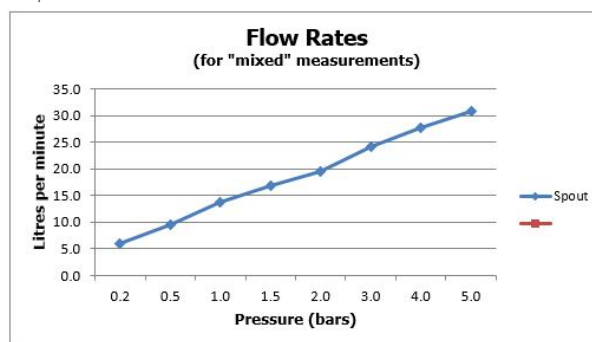

# SPECIFICATION SHEET

**COLLECTION:** INDIVIDUAL  
**PRODUCT CODE:** IND-RO/30-BRG

**DESCRIPTION:**

single function easy clean slim line round shower head  
300mm (12")  
minimum operating pressure 0.2 bar LP

**FINISH:**

Brushed Gold

**MINIMUM OPERATING PRESSURE:**

0.2 bar LP

**FLOW RATE AT 3.0 BAR FLOW PRESSURE:**

24 l/min

tel: 01934 744466  
email: sales@vado.com  
www.vado.com

**where inspiration flows**  
taps | showering | accessories