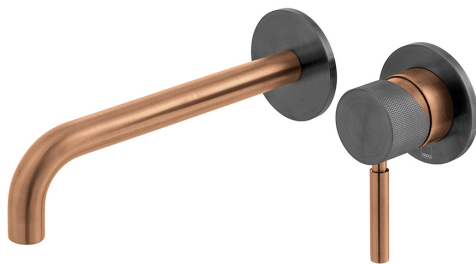

SPECIFICATION SHEET

COLLECTION: KNURLED X FUSION
PRODUCT CODE: IND-ORI209SA-XZBK

TAP TYPE

Basin Mixer

COLLECTION NAME

Knurled X Fusion

FINISH

Bronze/Black

HANDLES

Single Lever

MIN-MAX WALL MOUNT

53-70mm

tel: 01934 744466
email: sales@vado.com
www.vado.com

WHERE INSPIRATION FLOWS
TAPS | SHOWERS | ACCESSORIES

SPECIFICATION SHEET

COLLECTION: KNURLED X FUSION
PRODUCT CODE: IND-ORI209SA-XZBK

CONNECTIONS / FITTINGS

2 x 1/2" inlets

SPARE PARTS

Ceramic cartridge CAR-K35B, Tile-to-Mortar guard included

WALL HOLE DRILL DIAMETER

Spout 40-48mm, Handle 55-72mm

STYLE

Round

HOLES

2 Hole

MOUNTING

Wall Mounted

PLUMBING SYSTEM SUITABILITY

Pumped System, Combination Boiler, Pressurised System

TECHNICAL DRAWING

COLLECTION: KNURLED X FUSION
PRODUCT CODE: IND-ORI209SA-XZBK