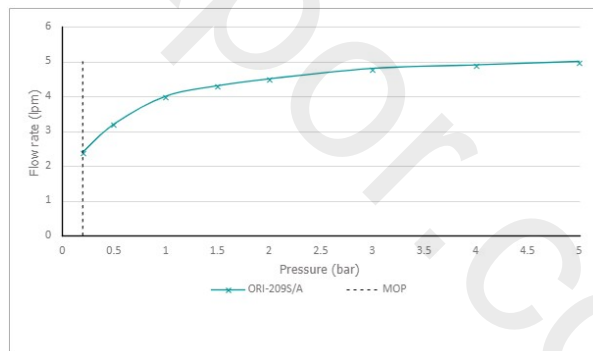

SPECIFICATION SHEET

COLLECTION: KNURLED X FUSION
PRODUCT CODE: IND-ORI209SA-XZBK

TAP TYPE

Basin Mixer

COLLECTION NAME

Knurled X Fusion

FINISH

Bronze/Black

RECOMMENDED FLOW REGULATOR

5 lpm fitted as standard

MINIMUM OPERATING PRESSURE

0.2 Bar LP

MAXIMUM OPERATING PRESSURE

5.0 Bar LP

GUARANTEE

15 Year Guarantee

HANDLES

Single Lever

MIN-MAX WALL MOUNT

53-70mm

tel: 01934 744466
email: sales@vado.com
www.vado.com

WHERE INSPIRATION FLOWS
TAPS | SHOWERS | ACCESSORIES