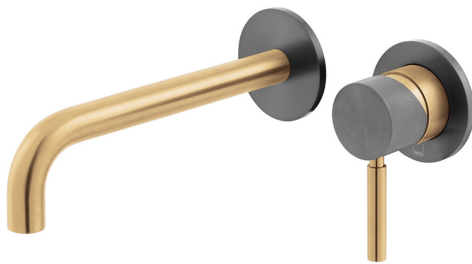

SPECIFICATION SHEET

COLLECTION: KNURLED X FUSION
PRODUCT CODE: IND-ORI209SA-XGBK

TAP TYPE

Basin Mixer

COLLECTION NAME

Knurled X Fusion

FINISH

Gold/Black

WHERE INSPIRATION FLOWS
TAPS | SHOWERS | ACCESSORIES

SPECIFICATION SHEET

COLLECTION: KNURLED X FUSION
PRODUCT CODE: IND-ORI209SA-XGBK

NOTES

tile-to mortar guard included

WITH WATER FLOW STRAIGHTENER

No

WITH WATER FLOW AERATOR

COLLECTION: KNURLED X FUSION
PRODUCT CODE: IND-ORI209SA-XGBK