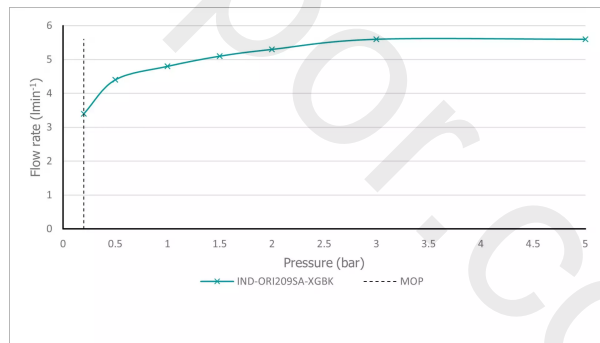

SPECIFICATION SHEET

COLLECTION: KNURLED X FUSION
PRODUCT CODE: IND-ORI209SA-XGBK

TAP TYPE

Basin Mixer

COLLECTION NAME

Knurled X Fusion

FINISH

Gold/Black

RECOMMENDED FLOW REGULATOR

5 l/m flow regulator fitted as standard when installing below 1.0 bar pressure, removal of the flow regulator is required

MINIMUM OPERATING PRESSURE

0.2 Bar LP

MAXIMUM OPERATING PRESSURE