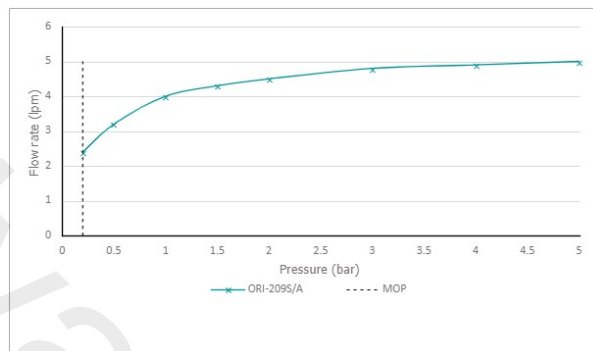

SPECIFICATION SHEET

COLLECTION: KNURLED X FUSION
PRODUCT CODE: IND-ORI209SA-XBZK

TAP TYPE

Basin Mixer

COLLECTION NAME

Knurled X Fusion

FINISH

Black/Bronze

RECOMMENDED FLOW REGULATOR

5 lpm fitted as standard

MINIMUM OPERATING PRESSURE

0.2 Bar LP

MAXIMUM OPERATING PRESSURE

5.0 Bar LP

GUARANTEE

15 Year Guarantee

HANDLES

Single Lever

MIN-MAX WALL MOUNT

53-70mm

tel: 01934 744466
email: sales@vado.com
www.vado.com

WHERE INSPIRATION FLOWS
TAPS | SHOWERS | ACCESSORIES