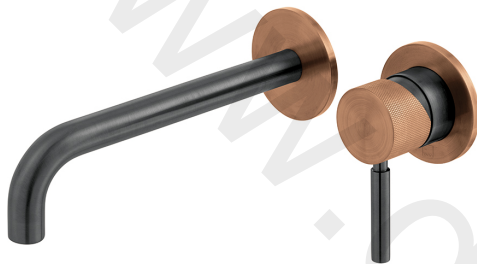

# SPECIFICATION SHEET

COLLECTION: KNURLED X FUSION  
PRODUCT CODE: IND-ORI209SA-XBZK

## TAP TYPE

Basin Mixer

## WALL HOLE DRILL DIAMETER

Spout 40-48mm Handle 55-72mm