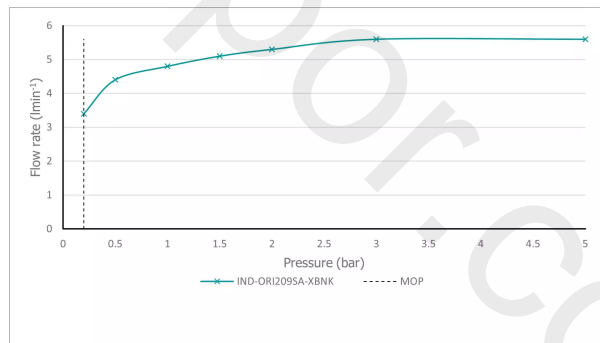

SPECIFICATION SHEET

COLLECTION: KNURLED X FUSION
PRODUCT CODE: IND-ORI209SA-XBNK

TAP TYPE

Basin Mixer

COLLECTION NAME

Knurled X Fusion

FINISH

Black/Nickel

RECOMMENDED FLOW REGULATOR

5 l/m flow regulator fitted as standard when installing below 1.0 bar pressure, removal of the flow regulator is required

MINIMUM OPERATING PRESSURE

0.2 Bar LP

MAXIMUM OPERATING PRESSURE

5.0 Bar LP

GUARANTEE

15 Year Guarantee

HANDLES

Single Lever

WITH ECOTURN COLD START TECHNOLOGY

No

tel: 01934 744466
email: sales@vado.com
www.vado.com

WHERE INSPIRATION FLOWS
TAPS | SHOWERS | ACCESSORIES