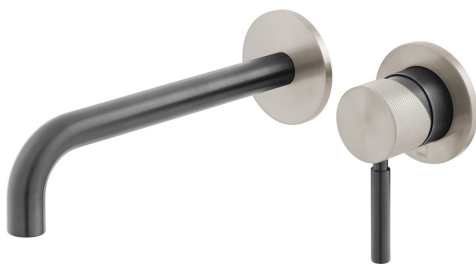

# SPECIFICATION SHEET

COLLECTION: KNURLED X FUSION  
PRODUCT CODE: IND-ORI209SA-XBNK

## TAP TYPE

Basin Mixer

## SPARE PARTS

ceramic cartridge CAR-K35B

## WALL HOLE DRILL DIAMETER

Spout: 40-48mm Handle: 55-72mm