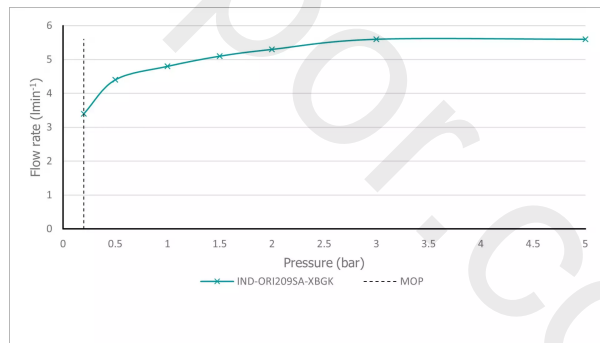

SPECIFICATION SHEET

COLLECTION: KNURLED X FUSION
PRODUCT CODE: IND-ORI209SA-XBGK

TAP TYPE

Basin Mixer

COLLECTION NAME

Knurled X Fusion

FINISH

Black/Gold

RECOMMENDED FLOW REGULATOR

5 l/m flow regulator fitted as standard when installing below 1.0 bar pressure, removal of the flow regulator is required

MINIMUM OPERATING PRESSURE

0.2 Bar LP

MAXIMUM OPERATING PRESSURE

5.0 Bar LP

GUARANTEE

15 Year Guarantee

HANDLES

Single Lever

WITH ECOTURN COLD START TECHNOLOGY

No

tel: 01934 744466
email: sales@vado.com
www.vado.com

WHERE INSPIRATION FLOWS
TAPS | SHOWERS | ACCESSORIES