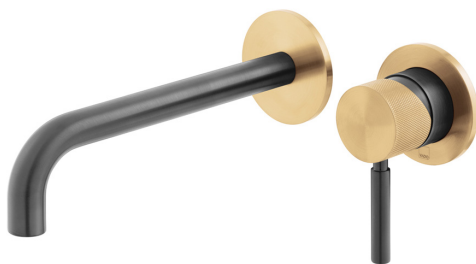

# SPECIFICATION SHEET

COLLECTION: KNURLED X FUSION  
PRODUCT CODE: IND-ORI209SA-XBGK

## TAP TYPE

Basin Mixer

## SPARE PARTS

ceramic cartridge CAR-K35B

## WALL HOLE DRILL DIAMETER

Spout: 40-48mm Handle: 55-72mm