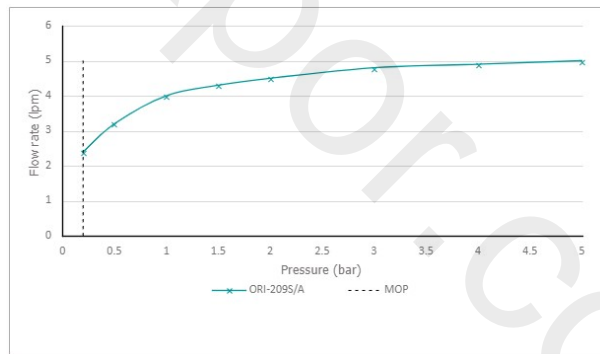

SPECIFICATION SHEET

COLLECTION: KNURLED ACCENTS
PRODUCT CODE: IND-ORI209SA-BRZK

TAP TYPE

Basin Mixer

COLLECTION NAME

Knurled Accents

FINISH

Brushed Bronze

RECOMMENDED FLOW REGULATOR

5 l/m flow regulator fitted as standard

MINIMUM OPERATING PRESSURE

1.0 Bar MP

MAXIMUM OPERATING PRESSURE

5.0 Bar LP

GUARANTEE

15 Year Guarantee

HANDLES

Single Lever

MIN-MAX WALL MOUNT

53-70mm

tel: 01934 744466
email: sales@vado.com
www.vado.com

WHERE INSPIRATION FLOWS
TAPS | SHOWERS | ACCESSORIES