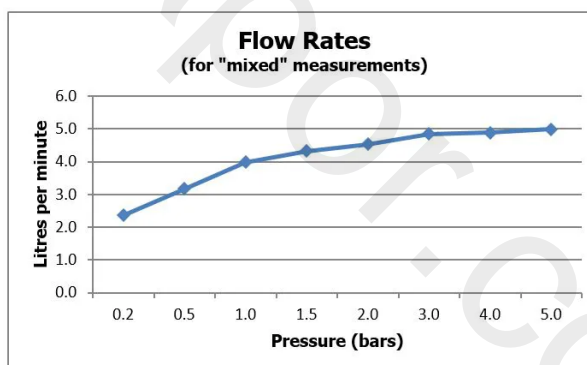

SPECIFICATION SHEET

COLLECTION: KNURLED ACCENTS
PRODUCT CODE: IND-ORI209SA-BRGK

TAP TYPE

Basin Mixer

COLLECTION NAME

Knurled Accents

FINISH

Brushed Gold

RECOMMENDED FLOW REGULATOR

5 l/m flow regulator fitted as standard when installing below 1.0 bar pressure, removal of the flow regulator is required

MINIMUM OPERATING PRESSURE

0.2 Bar LP

MAXIMUM OPERATING PRESSURE

5.0 Bar LP

GUARANTEE

15 Year Guarantee

HANDLES

Single Lever

WITH ECOTURN COLD START TECHNOLOGY

No

tel: 01934 744466
email: sales@vado.com
www.vado.com

WHERE INSPIRATION FLOWS
TAPS | SHOWERS | ACCESSORIES