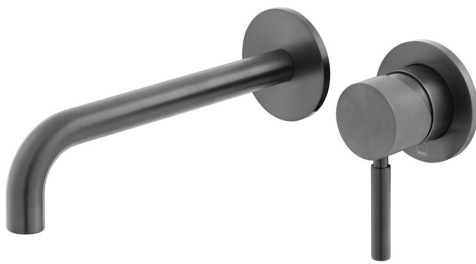

# SPECIFICATION SHEET

COLLECTION: KNURLED ACCENTS  
PRODUCT CODE: IND-ORI209SA-BLKK

## TAP TYPE

Basin Mixer

## SPARE PARTS

ceramic cartridge CAR-K35B

## WALL HOLE DRILL DIAMETER

Spout: 40-48mm Handle: 55-72mm