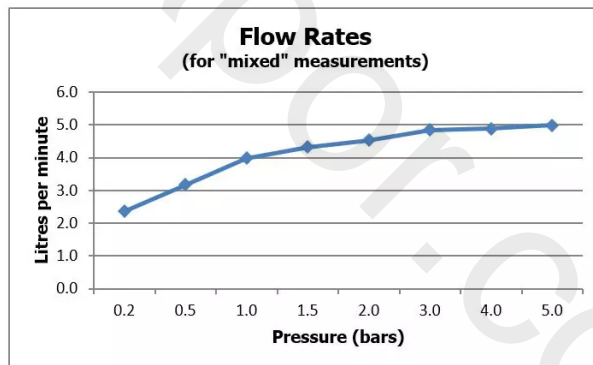

SPECIFICATION SHEET

COLLECTION: KNURLED ACCENTS
PRODUCT CODE: IND-ORI209SA-BLKK

TAP TYPE

Basin Mixer

COLLECTION NAME

Knurled Accents

FINISH

Brushed Black

RECOMMENDED FLOW REGULATOR

5 l/m flow regulator fitted as standard when installing below 1.0 bar pressure, removal of the flow regulator is required

MINIMUM OPERATING PRESSURE

0.2 Bar LP

MAXIMUM OPERATING PRESSURE

5.0 Bar LP

GUARANTEE

15 Year Guarantee

HANDLES

Single Lever

WITH ECOTURN COLD START TECHNOLOGY

No

tel: 01934 744466
email: sales@vado.com
www.vado.com

WHERE INSPIRATION FLOWS
TAPS | SHOWERS | ACCESSORIES