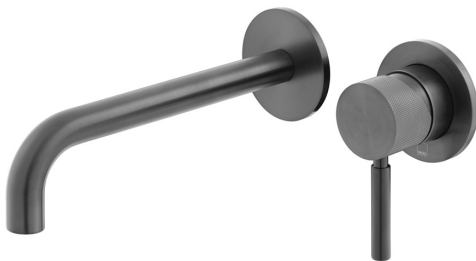

SPECIFICATION SHEET

COLLECTION: KNURLED ACCENTS
PRODUCT CODE: IND-ORI209SA-BLKK

TAP TYPE

Basin Mixer

COLLECTION NAME

Knurled Accents

FINISH

Brushed Black

WHERE INSPIRATION FLOWS
TAPS | SHOWERS | ACCESSORIES

SPECIFICATION SHEET

COLLECTION: KNURLED ACCENTS
PRODUCT CODE: IND-ORI209SA-BLKK

NOTES

tile-to mortar guard included

WITH WATER FLOW STRAIGHTENER

No

WITH WATER FLOW AERATOR

Spout: 40-48mm Handle: 55-72mm

STYLE

Knurled

HOLES

2 Hole

MOUNTING

Wall Mounted

PLUMBING SYSTEM SUITABILITY