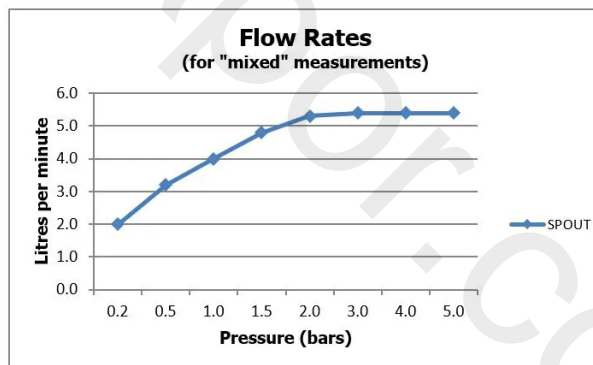

SPECIFICATION SHEET

COLLECTION: KNURLED ACCENTS
PRODUCT CODE: IND-ORI200/SB-BRGK

TAP TYPE

Basin Mixer

COLLECTION NAME

Knurled Accents

FINISH

Brushed Gold

RECOMMENDED FLOW REGULATOR

5 l/m flow regulator fitted as standard

MINIMUM OPERATING PRESSURE

1.0 Bar MP

MAXIMUM OPERATING PRESSURE

5.0 Bar LP

GUARANTEE

15 Year Guarantee

HANDLES

Single Lever

WITH ECOTURN COLD START TECHNOLOGY

No

tel: 01934 744466
email: sales@vado.com
www.vado.com

WHERE INSPIRATION FLOWS
TAPS | SHOWERS | ACCESSORIES