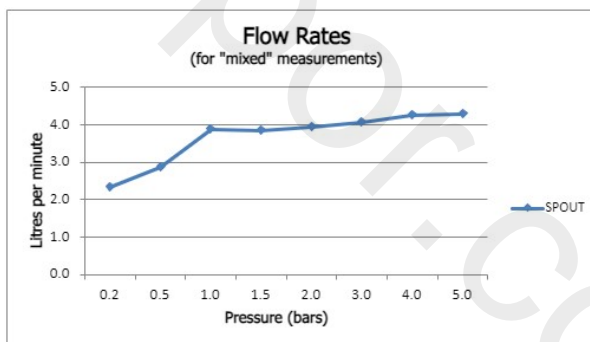

SPECIFICATION SHEET

COLLECTION: NOTION

PRODUCT CODE: IND-NOT200/SB-BRZ

TAP TYPE

Basin Mixer

COLLECTION NAME

Notion

FINISH

Brushed Bronze

RECOMMENDED FLOW REGULATOR

5 l/m flow regulator fitted as standard

MINIMUM OPERATING PRESSURE

1.0 Bar MP

MAXIMUM OPERATING PRESSURE

5.0 Bar LP

GUARANTEE

15 Year Guarantee

HANDLES

Single Lever

WITH ECOTURN COLD START TECHNOLOGY

No

tel: 01934 744466
email: sales@vado.com
www.vado.com

WHERE INSPIRATION FLOWS
TAPS | SHOWERS | ACCESSORIES