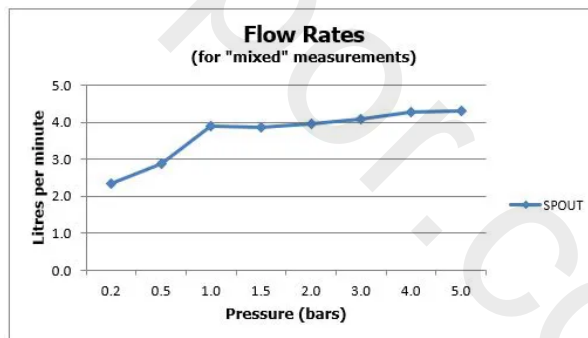

SPECIFICATION SHEET

COLLECTION: NOTION

PRODUCT CODE: IND-NOT200/SB-BRG

TAP TYPE

Basin Mixer

COLLECTION NAME

Notion

FINISH

Brushed Gold

RECOMMENDED FLOW REGULATOR

5 l/m flow regulator fitted as standard

MINIMUM OPERATING PRESSURE

1.0 Bar MP

MAXIMUM OPERATING PRESSURE

5.0 Bar LP

GUARANTEE

15 Year Guarantee

HANDLES

Single Lever

WITH ECOTURN COLD START TECHNOLOGY

No

tel: 01934 744466
email: sales@vado.com
www.vado.com

WHERE INSPIRATION FLOWS
TAPS | SHOWERS | ACCESSORIES