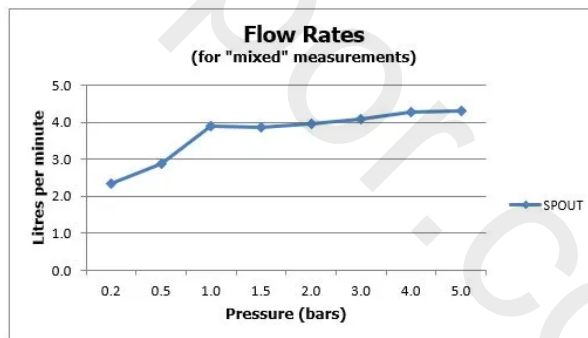

SPECIFICATION SHEET

COLLECTION: NOTION

PRODUCT CODE: IND-NOT200/SB-BLK

TAP TYPE

Basin Mixer

COLLECTION NAME

Notion

FINISH

Brushed Black

RECOMMENDED FLOW REGULATOR

5 l/m flow regulator fitted as standard

MINIMUM OPERATING PRESSURE

1.0 Bar MP

MAXIMUM OPERATING PRESSURE

5.0 Bar LP

GUARANTEE

15 Year Guarantee

HANDLES

Single Lever

WITH ECOTURN COLD START TECHNOLOGY

No

tel: 01934 744466
email: sales@vado.com
www.vado.com

WHERE INSPIRATION FLOWS
TAPS | SHOWERS | ACCESSORIES