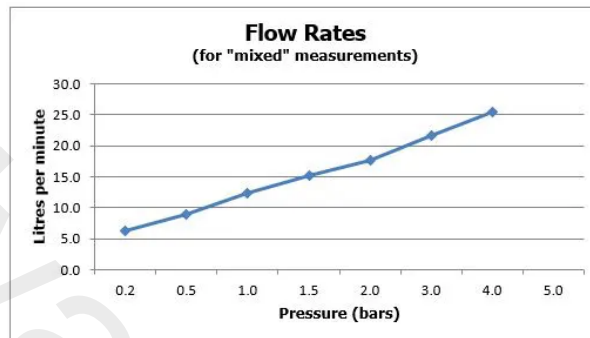

SPECIFICATION SHEET

COLLECTION: NOTION

PRODUCT CODE: IND-NOT147A-BRN

SHOWER TYPE

Shower Valve

VALVE TYPE

Concealed

NUMBER OF OUTLETS