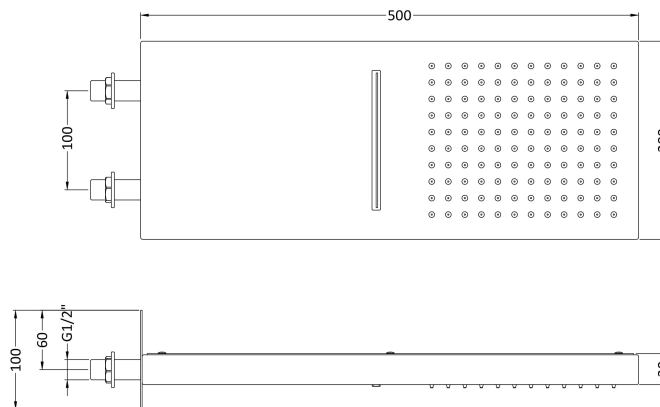

Sales Code: HEAD48

Description: Fixed Head With Waterblade

Product Dimensions

Length (mm):	
Width (mm):	200
Height (mm):	100
Depth (mm):	500
Nett Weight (kg):	4.14

Packaging Dimensions

Length (mm):	575
Width (mm):	50
Height (mm):	
Gross Weight (kg):	4.14

Packaging Data

Box Colour:	White Cardboard Box
Box Qty:	1
Label Size:	100 x 50
Label Colour:	White Label
Label Qty:	2

Outer Box Dimensions (If Applicable)

Length (mm):	
Width (mm):	
Height (mm):	
Depth (mm):	
Gross Weight (kg):	21
Barcode:	5055369013876

Product Details

Country of Origin:	China
Fitting Instruction:	No
Product Material:	St-Steel
Mount Type:	Wall, Surface
Outlet Elbow Supplied:	No
Easy Clean:	No
Head Included:	Yes
Handset Included:	No
Body Jets Included:	No
No of Body Jets:	Not Applicable
Operating Pressure (bar):	0.5
Valve/Cartridge Type:	Not Applicable
Flow Rates (L/min):	0.1 bar: N/A 0.5 bar: N/A 1 bar: N/A 2 bar: N/A 3 bar: N/A
TMV2 Approved:	No Approval No: N/A
TMV3 Approved:	No Approval No: N/A
WRAS Approved:	No Approval No: N/A
Head Function:	Multiple
Handset Function:	Not Applicable
Body Jet Info:	Not Applicable
Pipe Size:	15 mm (1/2" Bsp)
Pipe Centres:	N/A
Colour/Finish:	Chrome
Hose Included:	Not Applicable
No. of Outlets:	N/A