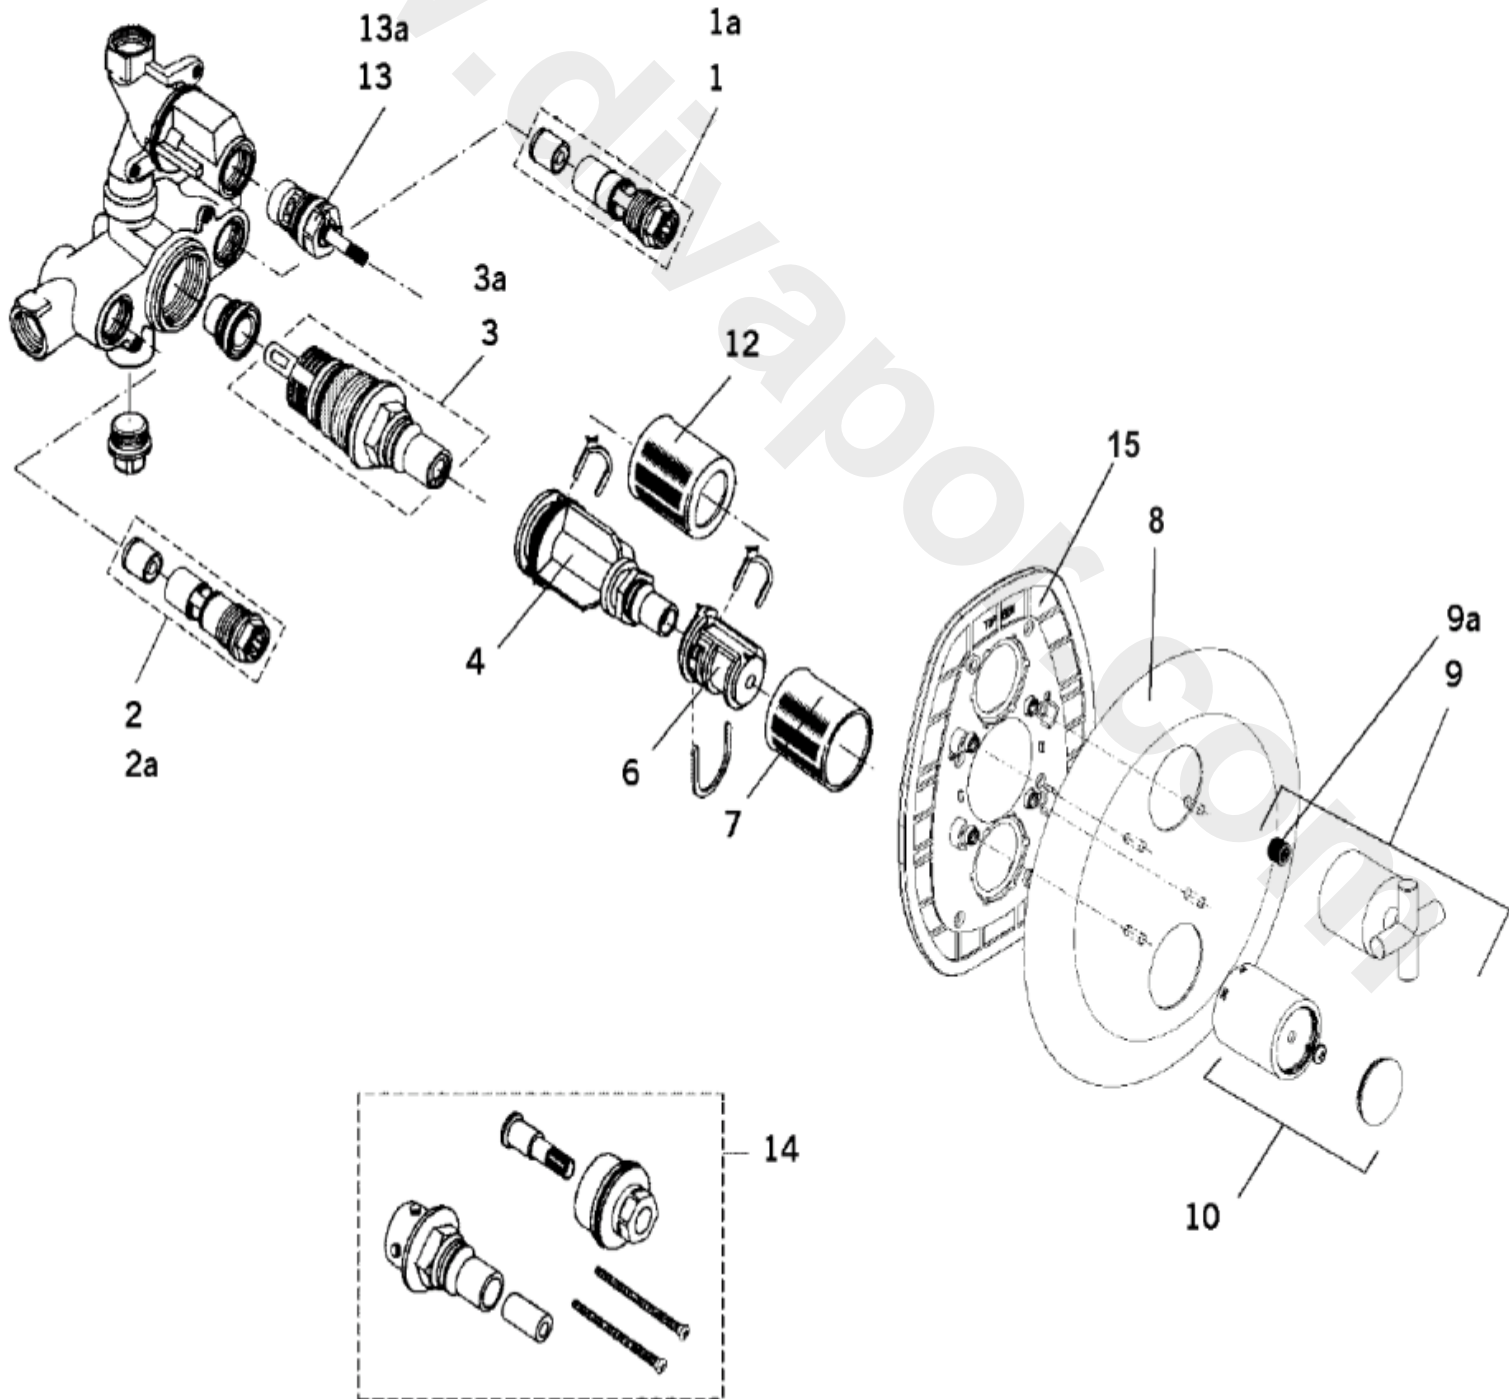

<p>  
(832/727/000/000)

G 1/2" + G 3/4"

<b>Ref.</b>	<b>Description</b>	<b>Part No.</b>
4	Temperature handle extension	A963649NU
6	Temperature adjustment carrier	A953957NU11
7	CAP	H960680AA
8	COVER PLATE	H960844AA
9	Cross handle complete with adapter	H961531AA
10	TEMPERATURE HANDLE WITH SCREW AND CAP	H960915AA
12	CAP	H960769AA
13	Ceramic Disc Cartridge for Jado shower valves	A954668
15	DC back plate, black plastic	A963425NU
15a	Gasket for plastic back plate	A963510NU
15b	O-ring for plastic back plate	A961623NU
....	.....	.....
3	Thermostatic Cartridge	S960134NU